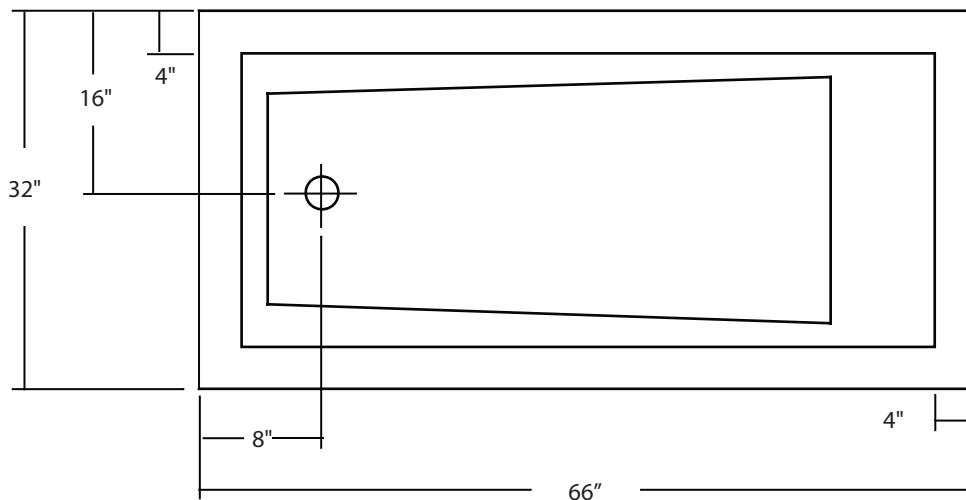

Kobe 66'' x 32''

With over 20'' in depth from the deck of the tub to the floor, the Kobe allows bathers to fully submerge themselves for a more pleasurable bathing experience. The Kobe can hold up to 50 gallons of water.

The Kobe is made from 100% acrylic with fibre-glass reinforcement for added strength and durability.

Available with a 1'' to 4'' lip height.

Drain: 2"
Overflow: 2 1/4"
Sizes: $\pm 3/8$ "
Diagram not to scale