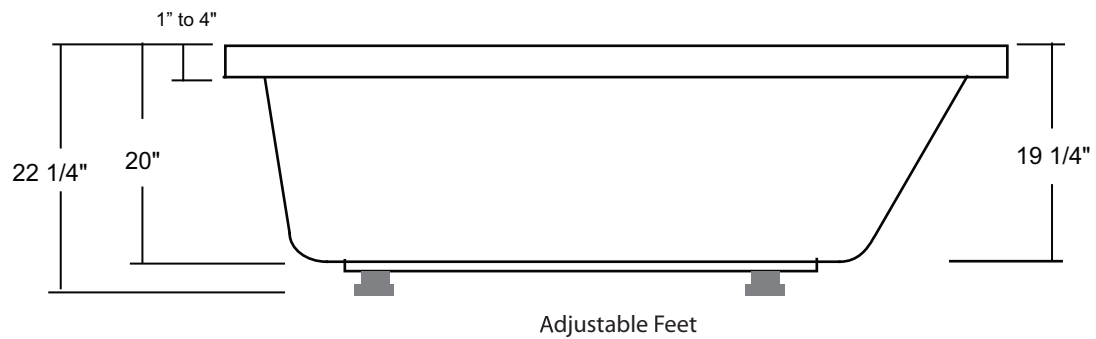

Kobe 66'' x 32''

With over 20'' in depth from the deck of the tub to the floor, the Kobe allows bathers to fully submerge themselves for a more pleasurable bathing experience. The Kobe can hold up to 50 gallons of water.

The Kobe is made from 100% acrylic with fibre-glass reinforcement for added strength and durability.

Available with a 1'' to 4'' lip height.

Drain: 2"
Overflow: 2 1/4"
Sizes: $\pm 3/8$ "
Diagram not to scale