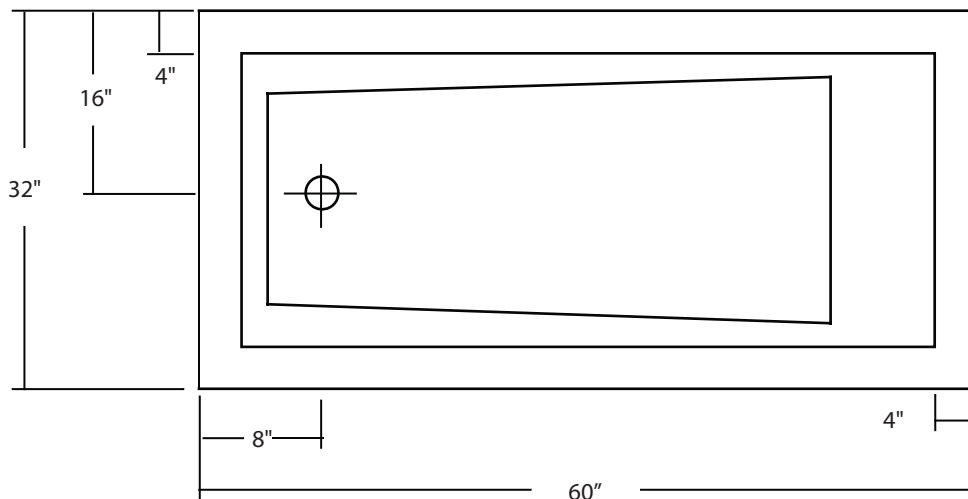

Kyoto 60" x 32"

With over 22" in depth from the deck of the tub to the floor, the Kyoto allows bathers to fully submerge themselves for a more pleasurable bathing experience. The Kyoto can hold up to 40 gallons of water.

The Kyoto is made from 100% acrylic with fibre-glass reinforcement for added strength and durability.

Available with a 1" to 4" lip height.

Drain: 2"
Overflow: 2 1/4"
Sizes: ± 3/8"
Diagram not to scale

This bathtub complies with CSA Standards