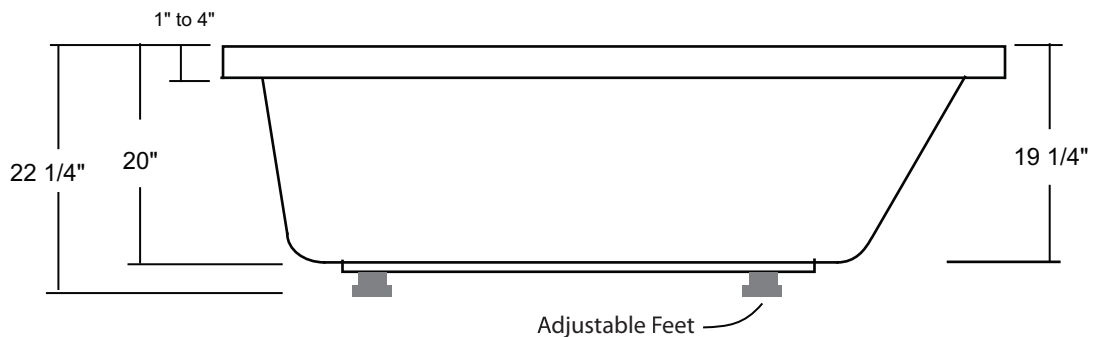

Kyoto 60" x 32"

With over 22" in depth from the deck of the tub to the floor, the Kyoto allows bathers to fully submerge themselves for a more pleasurable bathing experience. The Kyoto can hold up to 40 gallons of water.

The Kyoto is made from 100% acrylic with fibre-glass reinforcement for added strength and durability.

Available with a 1" to 4" lip height.

Drain: 2"
Overflow: 2 1/4"
Sizes: ± 3/8"
Diagram not to scale

This bathtub complies with CSA Standards