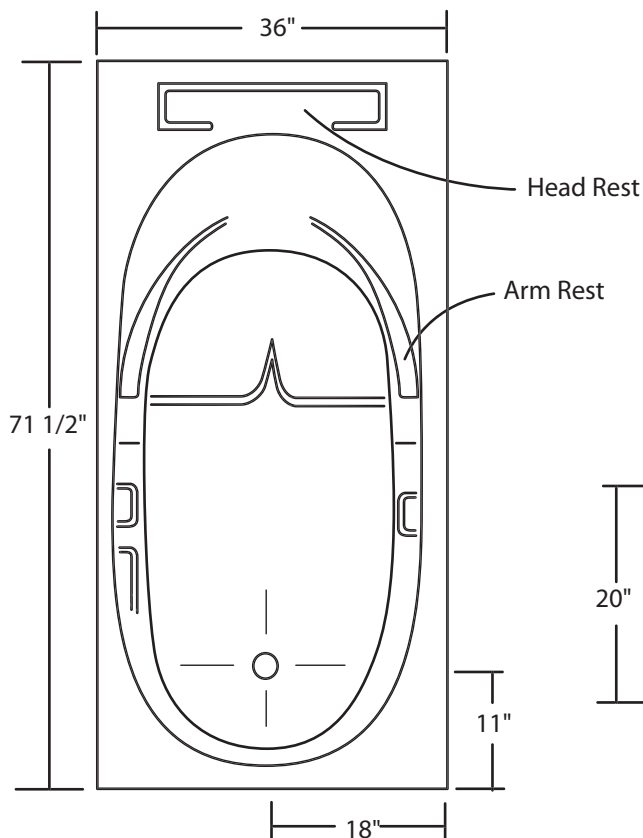

Norseman 72" x 36"

With over 20" in depth from the deck of the tub to the floor, the Norseman allows bathers to fully submerge themselves for a more pleasurable bathing experience. The Norseman can hold up to 45 gallons of water.

Photo Unavailable

The gentle sloping back and arm rests are designed with comfort and ergonomics in mind, and the floor of the tub features a light texture.

The Norseman is made from 100% acrylic with fibre-glass reinforcement for added strength and durability.

Drain: 2"
Overflow: 2 1/4"
Sizes: ± 3/8"
Diagram not to scale

This bathtub complies with CSA Standards

In keeping with our policy of continuing product improvement, Acri-Tec Industries Corp., reserves the right to change product specifications without notice.