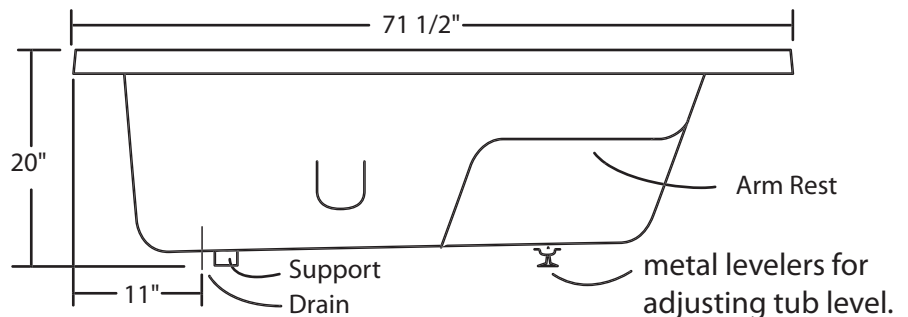

Norseman 72" x 36"

With over 20" in depth from the deck of the tub to the floor, the Norseman allows bathers to fully submerge themselves for a more pleasurable bathing experience. The Norseman can hold up to 45 gallons of water.

Photo Unavailable

The gentle sloping back and arm rests are designed with comfort and ergonomics in mind, and the floor of the tub features a light texture.

The Norseman is made from 100% acrylic with fibre-glass reinforcement for added strength and durability.

Drain: 2"
Overflow: 2 1/4"
Sizes: ± 3/8"
Diagram not to scale

This bathtub complies with CSA Standards

In keeping with our policy of continuing product improvement, Acri-Tec Industries Corp., reserves the right to change product specifications without notice.