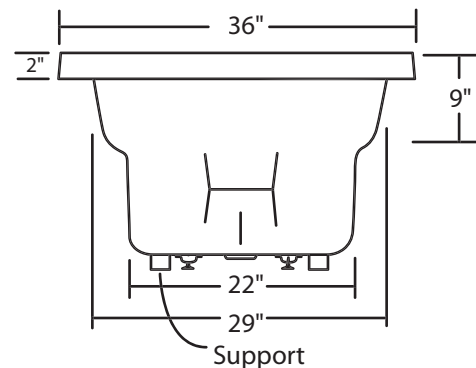

Norseman 72" x 36"

With over 20" in depth from the deck of the tub to the floor, the Norseman allows bathers to fully submerge themselves for a more pleasurable bathing experience. The Norseman can hold up to 45 gallons of water.

Photo Unavailable

The gentle sloping back and arm rests are designed with comfort and ergonomics in mind, and the floor of the tub features a light texture.

The Norseman is made from 100% acrylic with fibre-glass reinforcement for added strength and durability.

Drain: 2"
Overflow: 2 1/4"
Sizes: ± 3/8"
Diagram not to scale

This bathtub complies with CSA Standards

In keeping with our policy of continuing product improvement, Acri-Tec Industries Corp., reserves the right to change product specifications without notice.