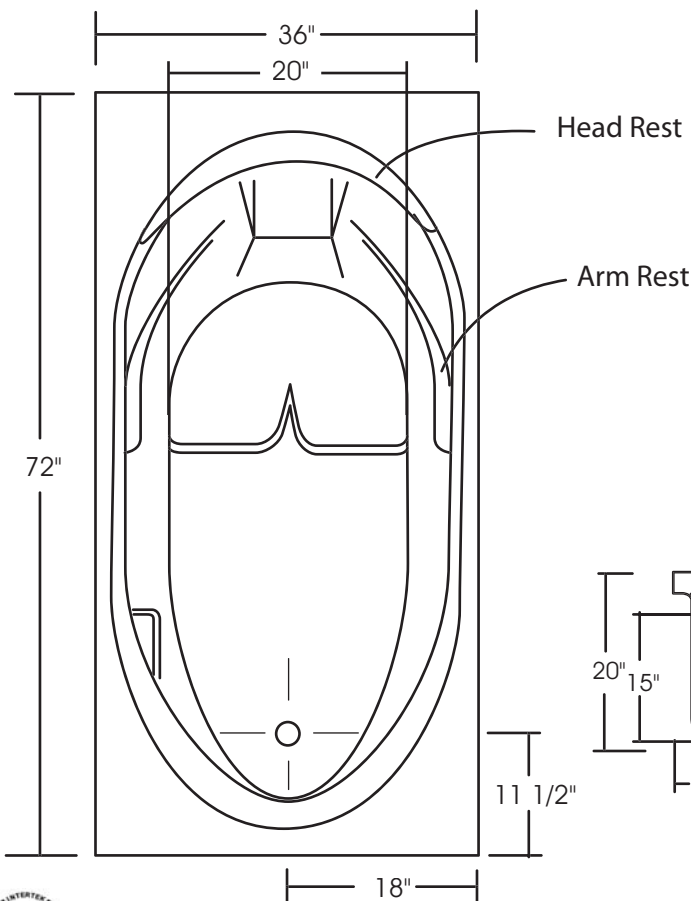

Olavin 72" x 36"

With over 20" in depth from the deck of the tub to the floor, the Olavin allows bathers to fully submerge themselves for a more pleasurable bathing experience. The Olavin can hold up to 45 gallons of water.

The gentle sloping back and arm rests are designed with comfort and ergonomics in mind, and the floor of the tub features a light texture.

The Olavin is made from 100% acrylic with fibre-glass reinforcement for added strength and durability.

Drain: 2"
Overflow: 2 1/4"
Sizes: $\pm 3/8$ "
Diagram not to scale

This bathtub complies with CSA Standards

In keeping with our policy of continuing product improvement, Acri-Tec Industries Corp., reserves the right to change product specifications without notice.