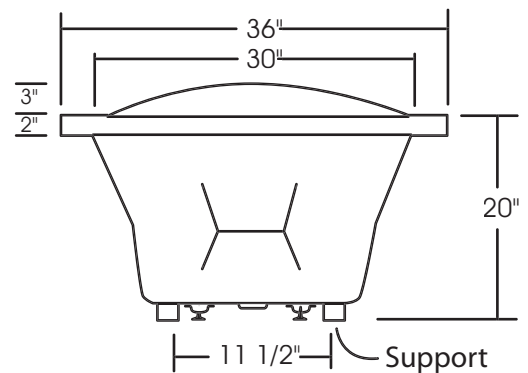

Olavin 72" x 36"

With over 20" in depth from the deck of the tub to the floor, the Olavin allows bathers to fully submerge themselves for a more pleasurable bathing experience. The Olavin can hold up to 45 gallons of water.

The gentle sloping back and arm rests are designed with comfort and ergonomics in mind, and the floor of the tub features a light texture.

The Olavin is made from 100% acrylic with fibre-glass reinforcement for added strength and durability.

Drain: 2"
Overflow: 2 1/4"
Sizes: $\pm 3/8$ "
Diagram not to scale

This bathtub complies with CSA Standards

In keeping with our policy of continuing product improvement, Acri-Tec Industries Corp., reserves the right to change product specifications without notice.