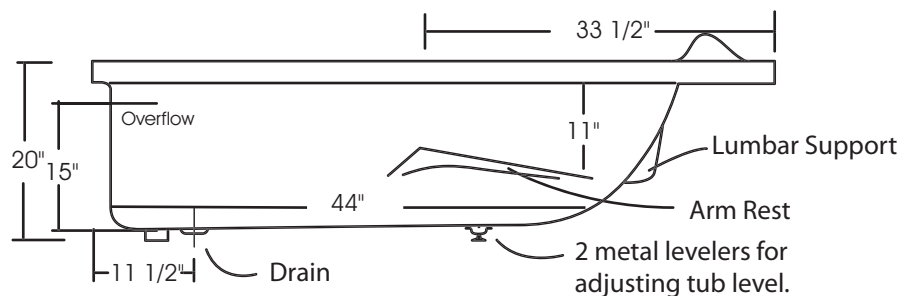

Olavin 72" x 36"

With over 20" in depth from the deck of the tub to the floor, the Olavin allows bathers to fully submerge themselves for a more pleasurable bathing experience. The Olavin can hold up to 45 gallons of water.

The gentle sloping back and arm rests are designed with comfort and ergonomics in mind, and the floor of the tub features a light texture.

The Olavin is made from 100% acrylic with fibre-glass reinforcement for added strength and durability.

Drain: 2"
Overflow: 2 1/4"
Sizes: $\pm 3/8$ "
Diagram not to scale

This bathtub complies with CSA Standards

In keeping with our policy of continuing product improvement, Acri-Tec Industries Corp., reserves the right to change product specifications without notice.