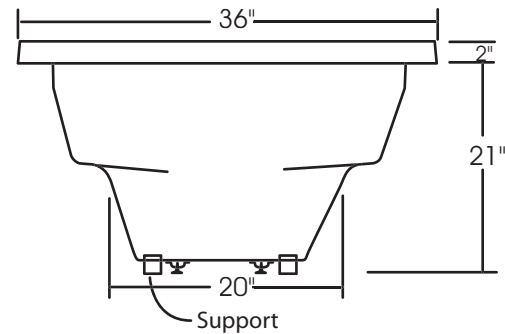

* Water & Air jet packages are not included in the base model of this bathtub

Rotterdam 72'' x 36''

With over 23'' in depth from the deck of the tub to the floor, the Rotterdam allows bathers to fully submerge themselves for a more pleasurable bathing experience. The Rotterdam can hold up to 55 gallons of water.

Drain: 2"
Overflow: 2 1/4"
Sizes: ± 3/8"
Diagram not to scale

This bathtub complies with CSA Standards

In keeping with our policy of continuing product improvement, Acri-Tec Industries Corp., reserves the right to change product specifications without notice.