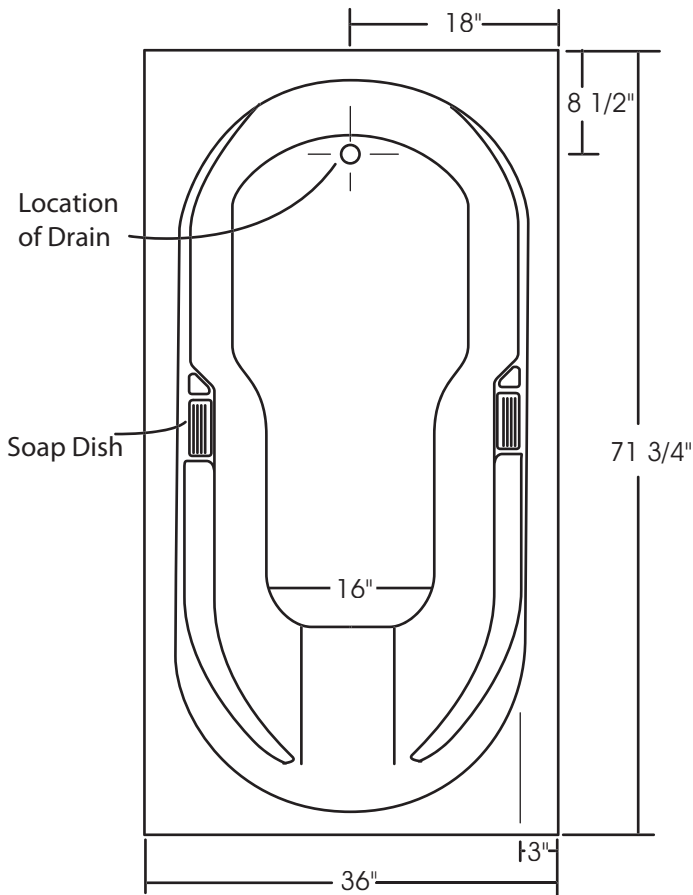

* Water & Air jet packages are not included in the base model of this bathtub

Rotterdam 72'' x 36''

With over 23'' in depth from the deck of the tub to the floor, the Rotterdam allows bathers to fully submerge themselves for a more pleasurable bathing experience. The Rotterdam can hold up to 55 gallons of water.

The gentle sloping back and arm rests are designed with comfort and ergonomics in mind, and the floor of the tub features a light texture.

The Rotterdam is made from 100% acrylic with fibre-glass reinforcement for added strength and durability.

Drain: 2"
Overflow: 2 1/4"
Sizes: ± 3/8"
Diagram not to scale

This bathtub complies with CSA Standards

In keeping with our policy of continuing product improvement, Acri-Tec Industries Corp., reserves the right to change product specifications without notice.