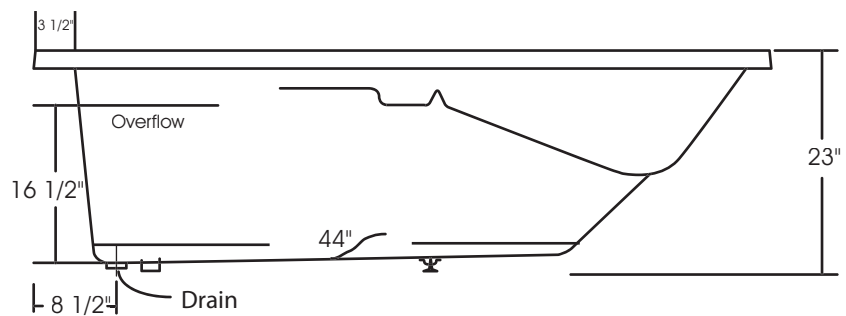

* Water & Air jet packages are not included in the base model of this bathtub

Rotterdam 72'' x 36''

With over 23'' in depth from the deck of the tub to the floor, the Rotterdam allows bathers to fully submerge themselves for a more pleasurable bathing experience. The Rotterdam can hold up to 55 gallons of water.

The gentle sloping back and arm rests are designed with comfort and ergonomics in mind, and the floor of the tub features a light texture.

The Rotterdam is made from 100% acrylic with fibre-glass reinforcement for added strength and durability.

Drain: 2"
Overflow: 2 1/4"
Sizes: ± 3/8"
Diagram not to scale

This bathtub complies with CSA Standards

In keeping with our policy of continuing product improvement, Acri-Tec Industries Corp., reserves the right to change product specifications without notice.