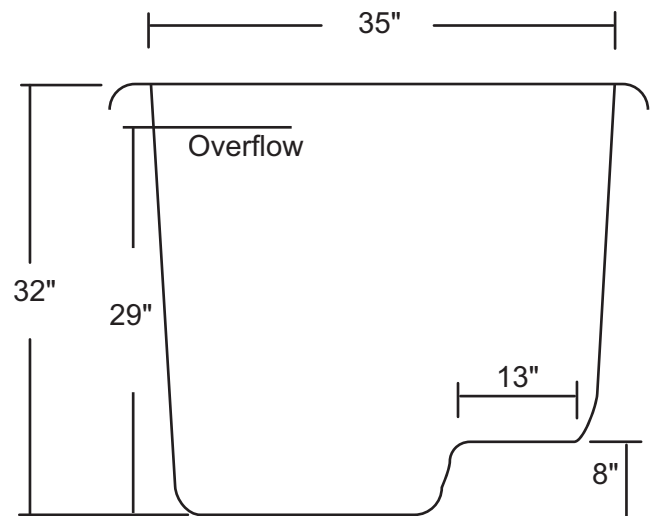

## Single Neptune 40'' x 40''

With over 32'' in depth from the deck of the tub to the floor, the Single Neptune allows bathers to fully submerge themselves for a more pleasurable bathing experience. The Single Neptune can hold up to 60 gallons of water.

The Single Neptune is made from gel coat with fibre-glass reinforcement for added strength and durability.

This bathtub complies with CSA Standards

Drain: 2"  
Overflow: 2 1/4"  
Sizes: ± 3/8"  
Diagram not to scale