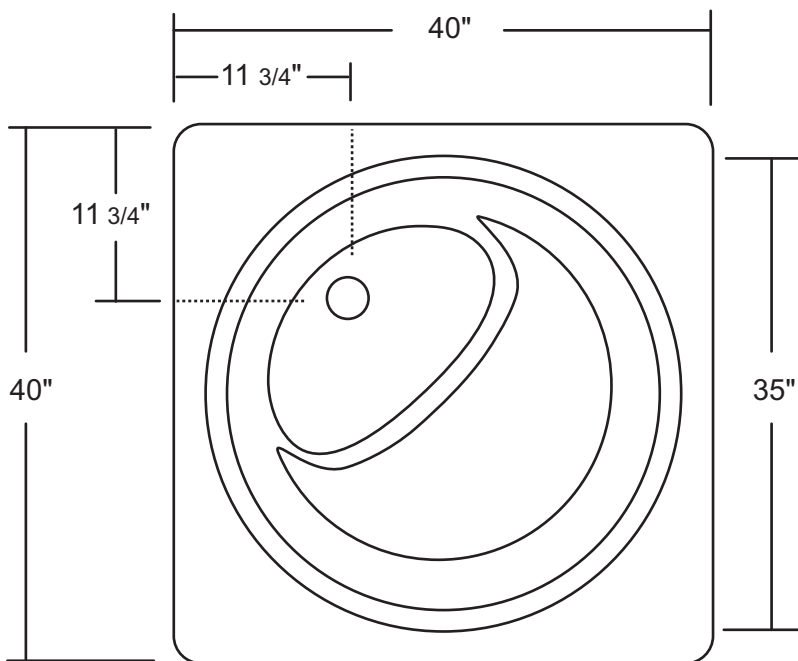

## Single Neptune 40'' x 40''

With over 32'' in depth from the deck of the tub to the floor, the Single Neptune allows bathers to fully submerge themselves for a more pleasurable bathing experience. The Single Neptune can hold up to 60 gallons of water.

The Single Neptune is made from gel coat with fibre-glass reinforcement for added strength and durability.

This bathtub complies with CSA Standards

Drain: 2"  
Overflow: 2 1/4"  
Sizes: ± 3/8"  
Diagram not to scale