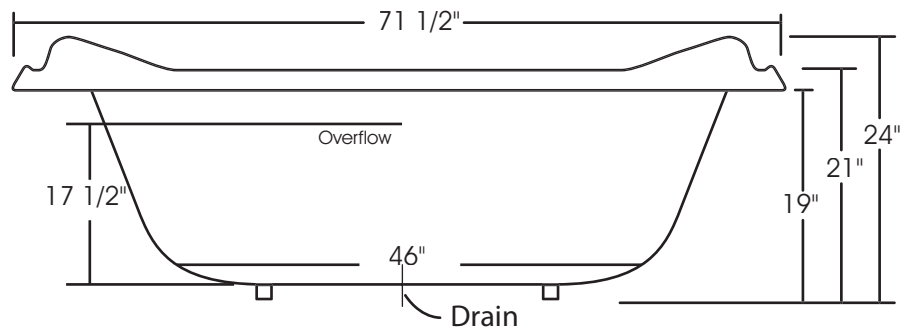

Terrace 72'' x 42''

With over 19'' in depth from the deck of the tub to the floor, the Terrace allows bathers to fully submerge themselves for a more pleasurable bathing experience. The Terrace can hold up to 40 gallons of water.

The Terrace is made from 100% acrylic with fibre-glass reinforcement for added strength and durability.

* Water & Air jet packages are not included in the base model of this bathtub

Drain: 2"
Overflow: 2 1/4"
Sizes: ± 3/8"
Diagram not to scale