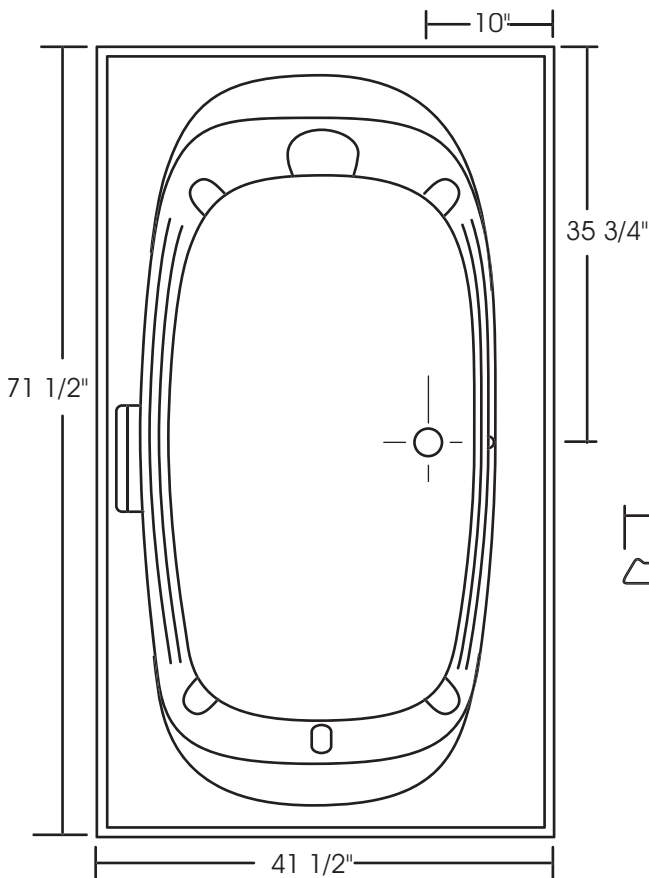

Terrace 72'' x 42''

With over 19'' in depth from the deck of the tub to the floor, the Terrace allows bathers to fully submerge themselves for a more pleasurable bathing experience. The Terrace can hold up to 40 gallons of water.

The Terrace is made from 100% acrylic with fibre-glass reinforcement for added strength and durability.

* Water & Air jet packages are not included in the base model of this bathtub

Drain: 2"
Overflow: 2 1/4"
Sizes: ± 3/8"
Diagram not to scale