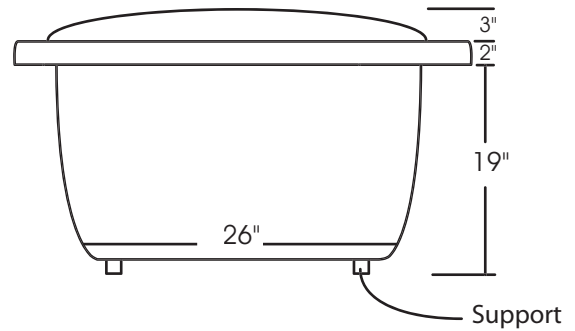

Terrace 72'' x 42''

With over 19'' in depth from the deck of the tub to the floor, the Terrace allows bathers to fully submerge themselves for a more pleasurable bathing experience. The Terrace can hold up to 40 gallons of water.

The Terrace is made from 100% acrylic with fibre-glass reinforcement for added strength and durability.

* Water & Air jet packages are not included in the base model of this bathtub

Drain: 2"
Overflow: 2 1/4"
Sizes: ± 3/8"
Diagram not to scale