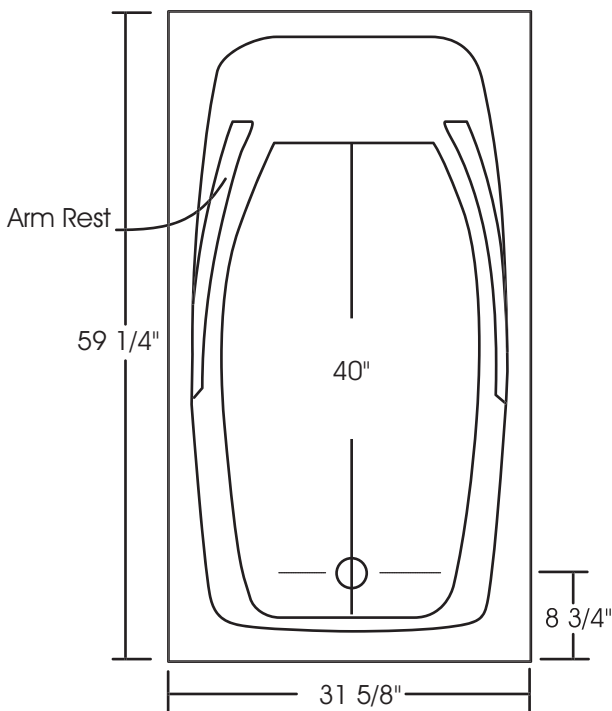

Thor 60" x 32"

* Water & Air jet packages are not included in the base model of this bathtub

With over 20 1/2" in depth from the deck of the tub to the floor, the Thor allows bathers to fully submerge themselves for a more pleasurable bathing experience. The Thor can hold up to 40 gallons of water.

The gentle sloping back and arm rests are designed with comfort and ergonomics in mind, and the floor of the tub features a light texture.

The Thor is made from 100% acrylic with fibre-glass reinforcement for added strength and durability.

Drain: 2"
Overflow: 2 1/4"
Sizes: ± 3/8"
Diagram not to scale

This bathtub complies with CSA Standards

In keeping with our policy of continuing product improvement, Acri-Tec Industries Corp., reserves the right to change product specifications without notice.