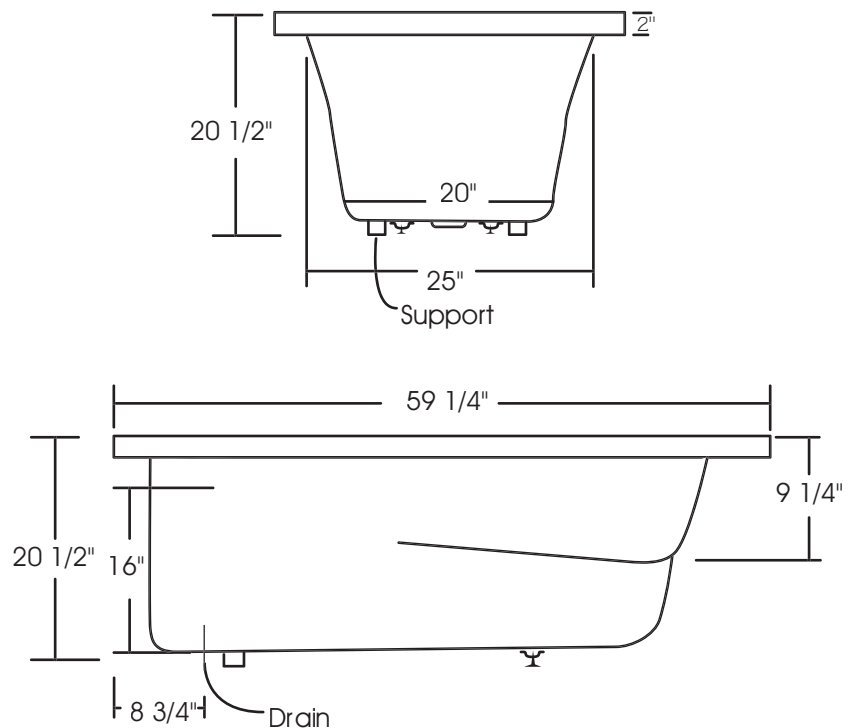

Thor 60" x 32"

* Water & Air jet packages are not included in the base model of this bathtub

With over 20 1/2" in depth from the deck of the tub to the floor, the Thor allows bathers to fully submerge themselves for a more pleasurable bathing experience. The Thor can hold up to 40 gallons of water.

The gentle sloping back and arm rests are designed with comfort and ergonomics in mind, and the floor of the tub features a light texture.

The Thor is made from 100% acrylic with fibre-glass reinforcement for added strength and durability.

Drain: 2"
Overflow: 2 1/4"
Sizes: ± 3/8"
Diagram not to scale

This bathtub complies with CSA Standards

In keeping with our policy of continuing product improvement, Acri-Tec Industries Corp., reserves the right to change product specifications without notice.