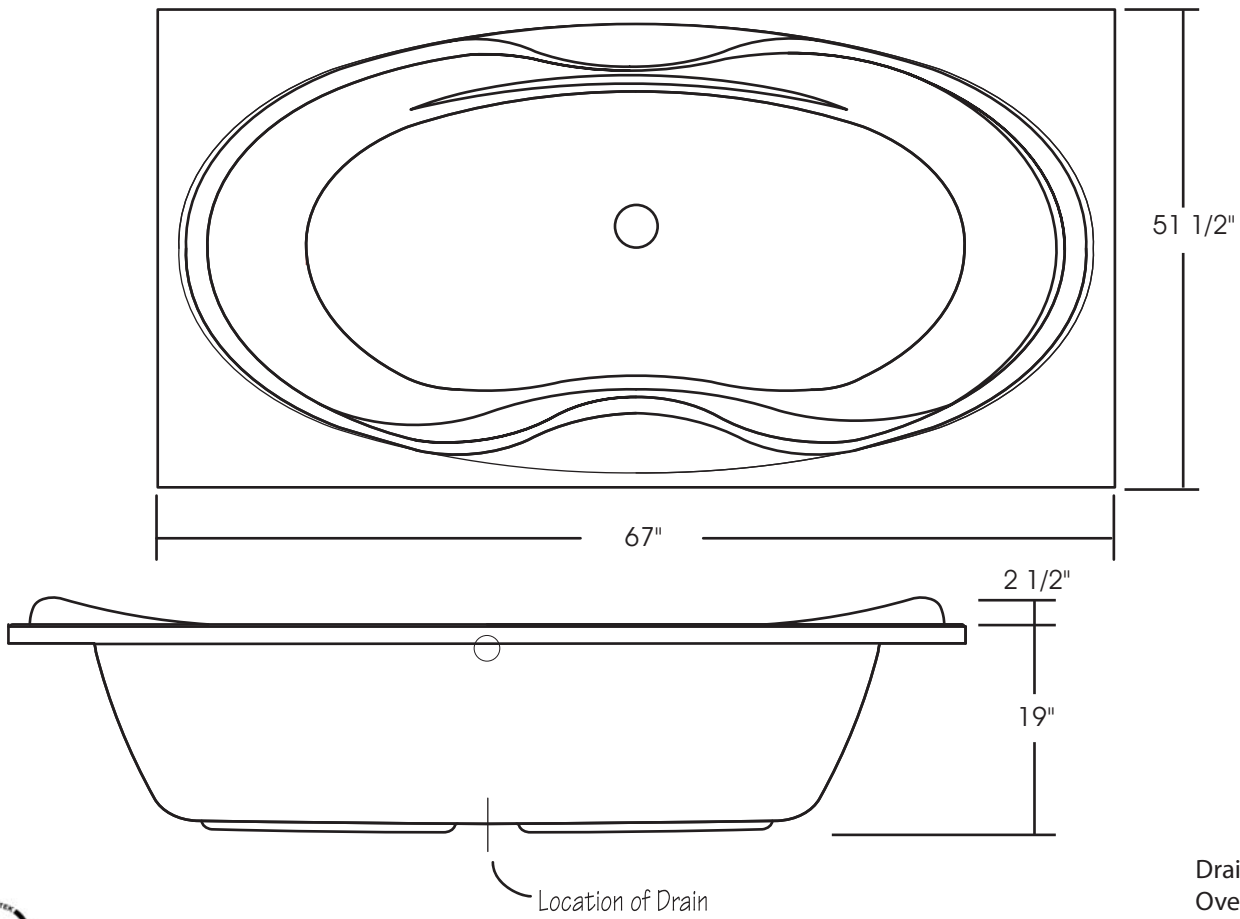

York 67'' x 51 1/2''

With over 19'' in depth from the deck of the tub to the floor, the York allows bathers to fully submerge themselves for a more pleasurable bathing experience. The York can hold up to 50 gallons of water.

The York is made from 100% acrylic with fibre-glass reinforcement for added strength and durability.

Drain: 2"
Overflow: 2 1/4"
Sizes: ± 3/8"
Diagram not to scale

This bathtub complies with CSA Standards