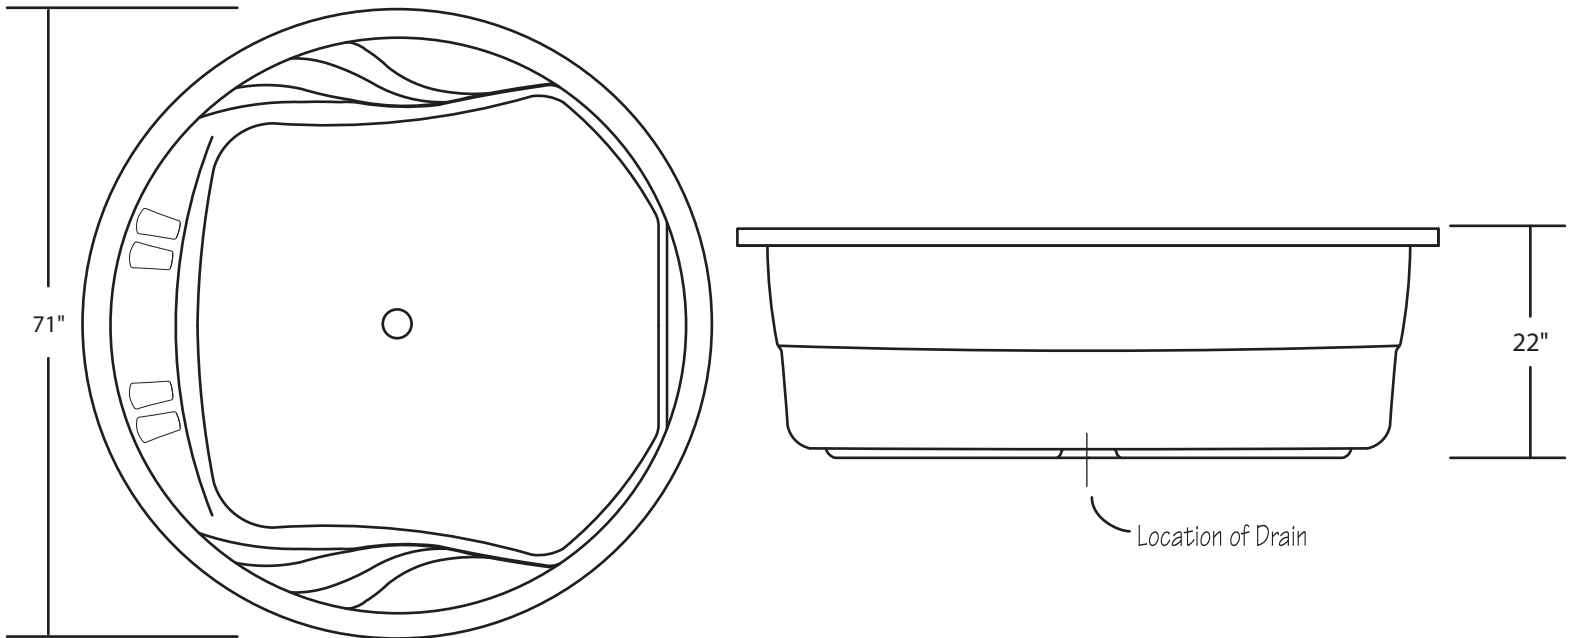

## Salisbury 71" x 71"

With over 22" in depth from the deck of the tub to the floor, the Salisbury allows bathers to fully submerge themselves for a more pleasurable bathing experience.

The Salisbury is made from 100% acrylic with fibre-glass reinforcement for added strength and durability.

\* Water & Air jet packages are not included in the base model of this bathtub

This bathtub complies with CSA Standards

Drain: 2"  
Overflow: 2 1/4"  
Sizes: ± 3/8"  
Diagram not to scale