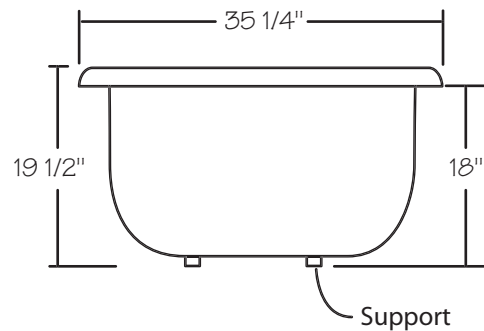

## Solitude 71" x 35"

With over 18" in depth from the deck of the tub to the floor, the Solitude allows bathers to fully submerge themselves for a more pleasurable bathing experience. The Solitude can hold up to 55 gallons of water.

The Solitude is made from 100% acrylic with fibre-glass reinforcement for added strength and durability.

Drain: 2"  
Overflow: 2 1/4"  
Sizes: ± 3/8"  
Diagram not to scale

This bathtub complies with CSA Standards