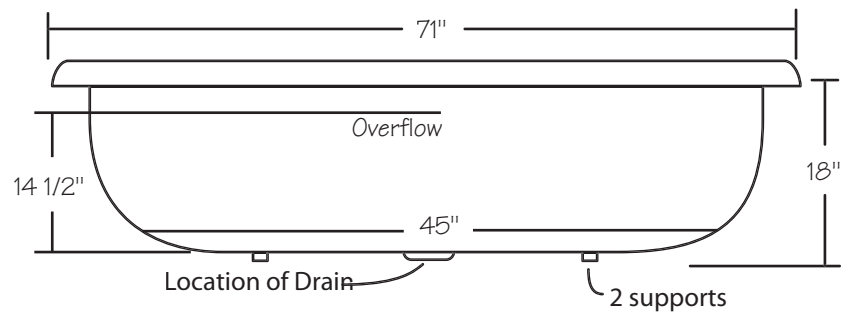

## Solitude 71" x 35"

With over 18" in depth from the deck of the tub to the floor, the Solitude allows bathers to fully submerge themselves for a more pleasurable bathing experience. The Solitude can hold up to 55 gallons of water.

The Solitude is made from 100% acrylic with fibre-glass reinforcement for added strength and durability.

Drain: 2"  
Overflow: 2 1/4"  
Sizes: ± 3/8"  
Diagram not to scale

This bathtub complies with CSA Standards