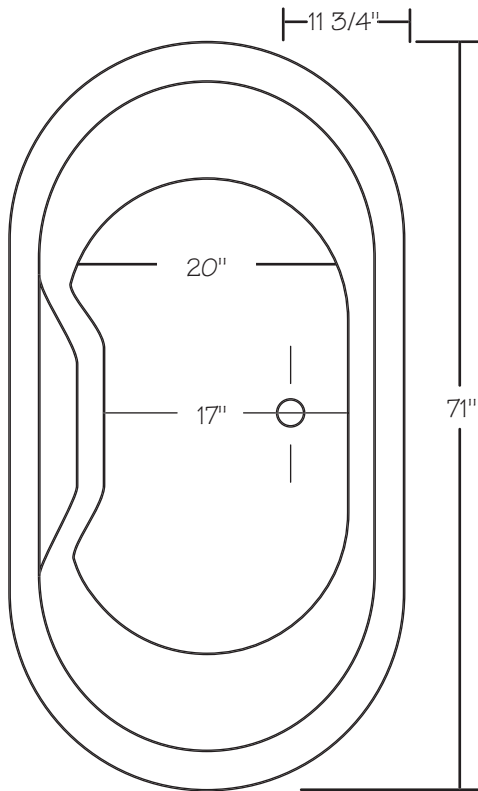

## Solitude 71" x 35"

With over 18" in depth from the deck of the tub to the floor, the Solitude allows bathers to fully submerge themselves for a more pleasurable bathing experience. The Solitude can hold up to 55 gallons of water.

The Solitude is made from 100% acrylic with fibre-glass reinforcement for added strength and durability.

Drain: 2"  
Overflow: 2 1/4"  
Sizes: ± 3/8"  
Diagram not to scale

This bathtub complies with CSA Standards