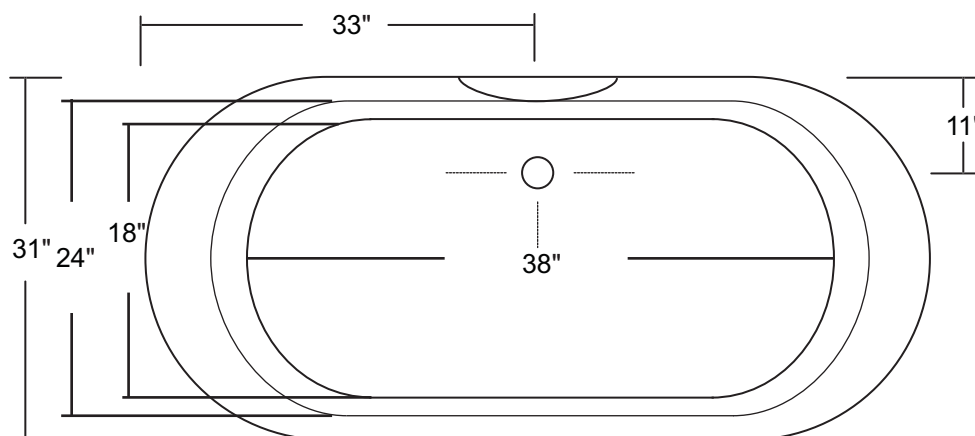

## Tudor 66" x 31"

With over 18" in depth from the deck of the tub to the floor, the Tudor allows bathers to fully submerge themselves for a more pleasurable bathing experience. The Tudor can hold up to 50 gallons of water.

The Tudor is made from 100% acrylic with fibre-glass reinforcement for added strength and durability.

Drain: 2"  
Overflow: 2 1/4"  
Sizes: ± 3/8"  
Diagram not to scale

This bathtub complies with CSA Standards