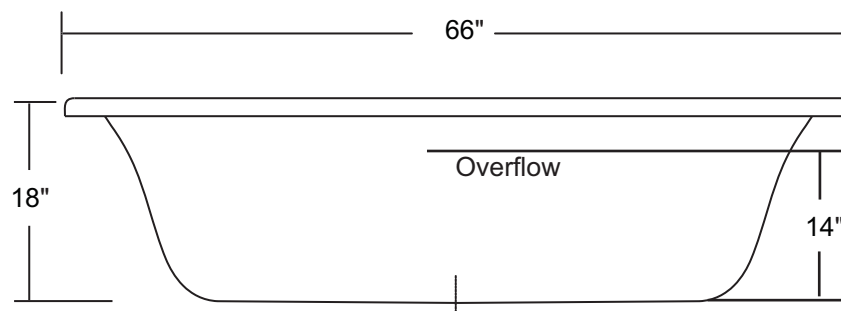

## Tudor 66" x 31"

With over 18" in depth from the deck of the tub to the floor, the Tudor allows bathers to fully submerge themselves for a more pleasurable bathing experience. The Tudor can hold up to 50 gallons of water.

The Tudor is made from 100% acrylic with fibre-glass reinforcement for added strength and durability.

Drain: 2"  
Overflow: 2 1/4"  
Sizes: ± 3/8"  
Diagram not to scale

This bathtub complies with CSA Standards