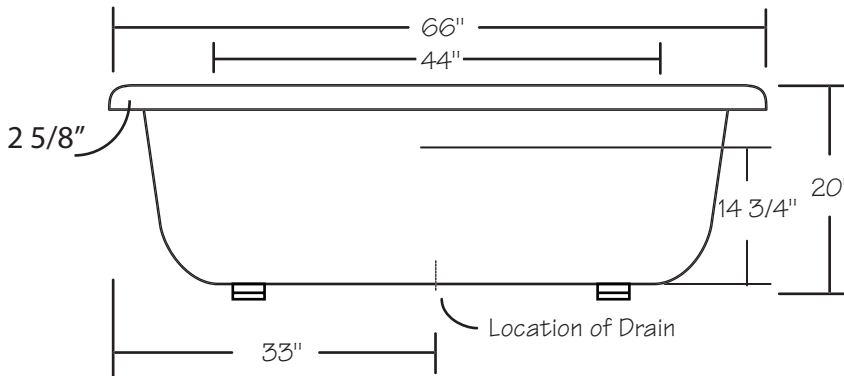

Wellington 66" x 31"

With over 18 1/4" in depth from the deck of the tub to the floor, the Wellington allows bathers to fully submerge themselves for a more pleasurable bathing experience. The Wellington can hold up to 50 gallons of water.

The Wellington is made from 100% acrylic with fibre-glass reinforcement for added strength and durability.

Drain: 2"
Overflow: 2 1/4"
Sizes: ± 3/8"
Diagram not to scale

This bathtub complies with CSA Standards