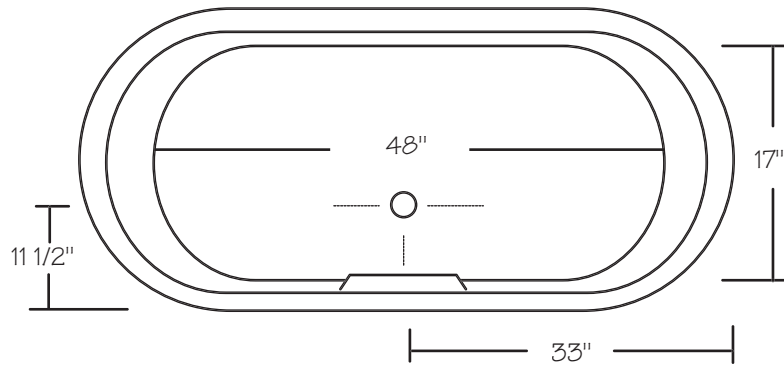

Wellington 66" x 31"

With over 18 1/4" in depth from the deck of the tub to the floor, the Wellington allows bathers to fully submerge themselves for a more pleasurable bathing experience. The Wellington can hold up to 50 gallons of water.

The Wellington is made from 100% acrylic with fibre-glass reinforcement for added strength and durability.

Drain: 2"
Overflow: 2 1/4"
Sizes: ± 3/8"
Diagram not to scale

This bathtub complies with CSA Standards