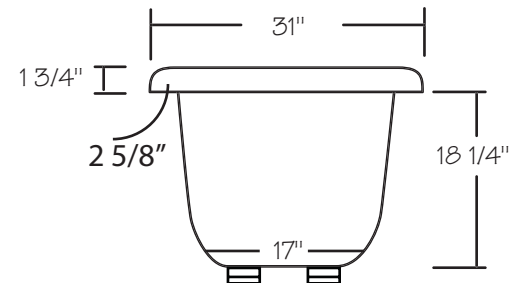

Wellington 66" x 31"

With over 18 1/4" in depth from the deck of the tub to the floor, the Wellington allows bathers to fully submerge themselves for a more pleasurable bathing experience. The Wellington can hold up to 50 gallons of water.

The Wellington is made from 100% acrylic with fibre-glass reinforcement for added strength and durability.

Drain: 2"
Overflow: 2 1/4"
Sizes: ± 3/8"
Diagram not to scale

This bathtub complies with CSA Standards