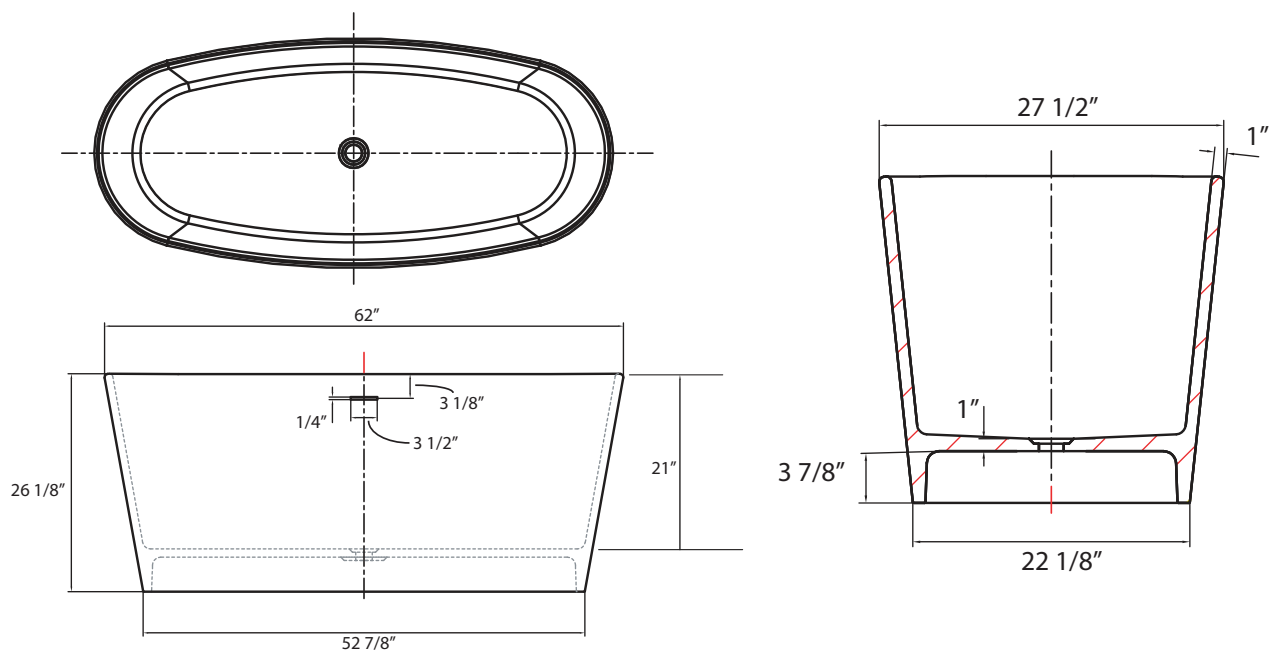

### Italian Designer Composite Bathtubs 62" x 27" x 26"

\*1 year limited manufacturer's warranty included

This bathtub is shipped fully assembled with an integral overflow.

Each bathtub in this new series is made from a formula of synthetic and natural materials, and finished with a polyester blended coating; designed to be resistant to scratching, scuffmarks, and UV rays.

All measurements  $\pm 1/4"$

In keeping with our policy of continuing product improvement, Acric-Tec Industries Corp., reserves the right to change product specifications without notice.