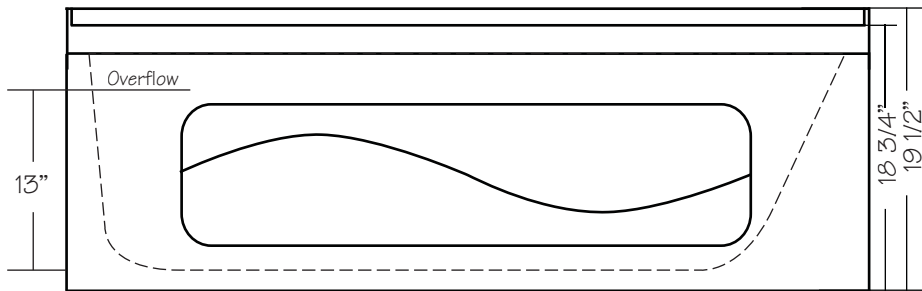

Atlantis II 60" x 32"

With over 18 3/4" in depth from the deck of the tub to the floor, the Atlantis II allows bathers to fully submerge themselves for a more pleasurable bathing experience.

The Atlantis II is made from 100% acrylic with fibre-glass reinforcement for added strength and durability.

Drain: 2"
Overflow: 2 1/4"
Sizes: ± 3/8"
Diagram not to scale

This bathtub complies with CSA Standards

In keeping with our policy of continuing product improvement, Acri-Tec Industries Corp., reserves the right to change product specifications without notice.