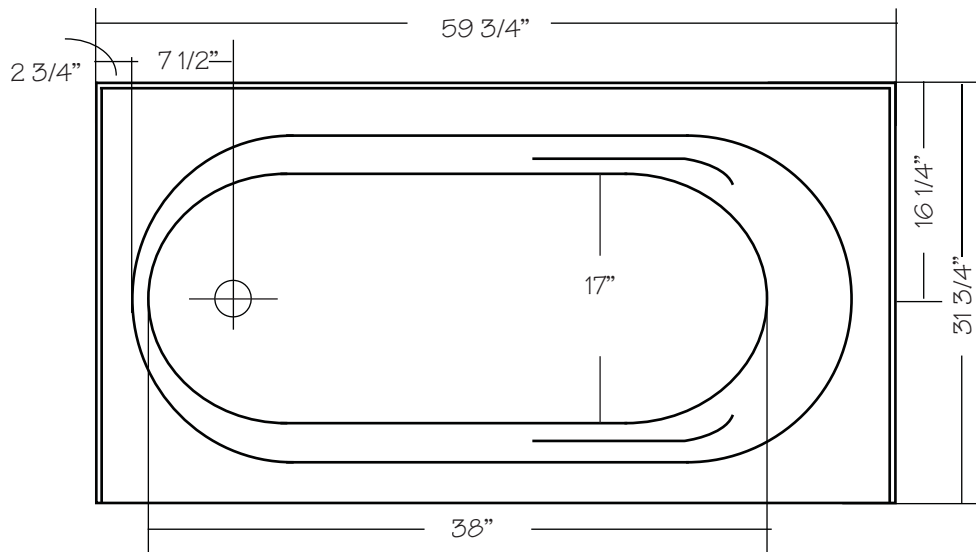

Atlantis II 60" x 32"

With over 18 3/4" in depth from the deck of the tub to the floor, the Atlantis II allows bathers to fully submerge themselves for a more pleasurable bathing experience.

The Atlantis II is made from 100% acrylic with fibre-glass reinforcement for added strength and durability.

Drain: 2"
Overflow: 2 1/4"
Sizes: ± 3/8"
Diagram not to scale

This bathtub complies with CSA Standards

In keeping with our policy of continuing product improvement, Acri-Tec Industries Corp., reserves the right to change product specifications without notice.