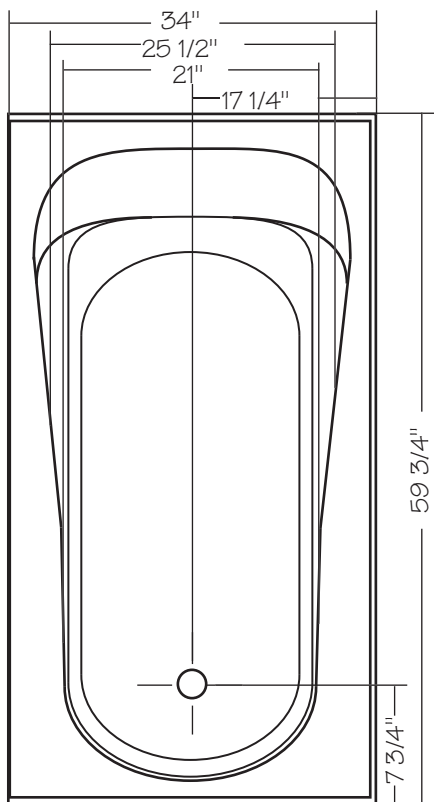

## Brockton III 60" x 34"

With over 22" in depth from the deck of the tub to the floor, the Brockton III allows bathers to fully submerge themselves for a more pleasurable bathing experience.

The Brockton III is made from 100% acrylic with fibre-glass reinforcement for added strength and durability.

Drain: 2"  
Overflow: 2 1/4"  
Sizes: ± 3/8"  
Diagram not to scale

This bathtub complies with CSA Standards

In keeping with our policy of continuing product improvement, Acri-Tec Industries Corp., reserves the right to change product specifications without notice.