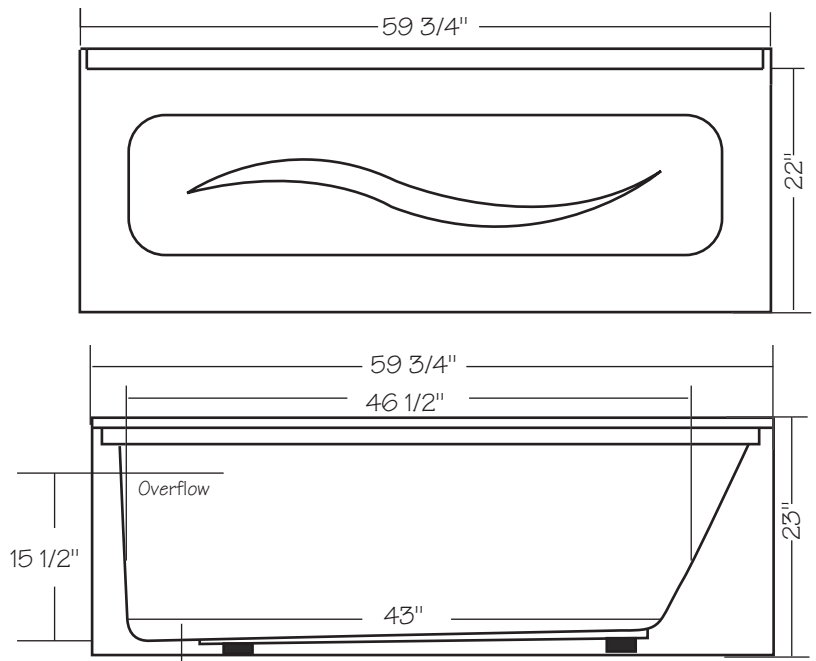

## Brockton III 60" x 34"

With over 22" in depth from the deck of the tub to the floor, the Brockton III allows bathers to fully submerge themselves for a more pleasurable bathing experience.

The Brockton III is made from 100% acrylic with fibre-glass reinforcement for added strength and durability.

Drain: 2"  
Overflow: 2 1/4"  
Sizes: ± 3/8"  
Diagram not to scale

This bathtub complies with CSA Standards

In keeping with our policy of continuing product improvement, Acri-Tec Industries Corp., reserves the right to change product specifications without notice.