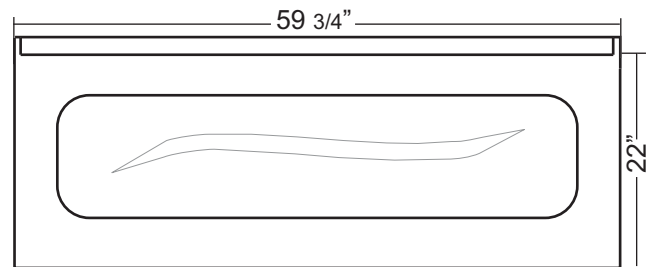

## Brockton II 60" x 32"

With over 22" in depth from the deck of the tub to the floor, the Brockton II allows bathers to fully submerge themselves for a more pleasureable bathing experience.

The Brockton II is made from 100% acrylic with fibre-glass reinforcement for added strength and durability.

This bathtub complies with CSA Standards

Drain: 2"  
Overflow: 2 1/4"  
Sizes: ± 3/8"  
Diagram not to scale

In keeping with our policy of continuing product improvement, Acri-Tec Industries Corp., reserves the right to change product specifications without notice.