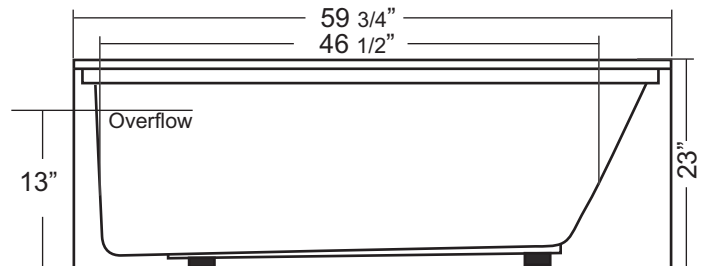

## Brockton II 60" x 32"

With over 22" in depth from the deck of the tub to the floor, the Brockton II allows bathers to fully submerge themselves for a more pleasureable bathing experience.

The Brockton II is made from 100% acrylic with fibre-glass reinforcement for added strength and durability.

This bathtub complies with CSA Standards

Drain: 2"  
Overflow: 2 1/4"  
Sizes: ± 3/8"  
Diagram not to scale

In keeping with our policy of continuing product improvement, Acri-Tec Industries Corp., reserves the right to change product specifications without notice.