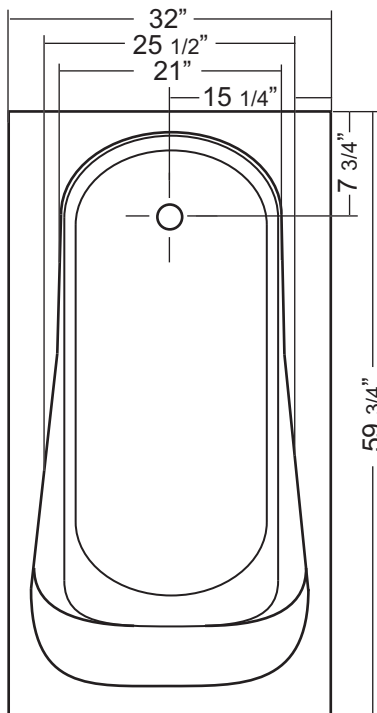

## Brockton II 60" x 32"

With over 22" in depth from the deck of the tub to the floor, the Brockton II allows bathers to fully submerge themselves for a more pleasureable bathing experience.

The Brockton II is made from 100% acrylic with fibre-glass reinforcement for added strength and durability.

This bathtub complies with CSA Standards

Drain: 2"  
Overflow: 2 1/4"  
Sizes: ± 3/8"  
Diagram not to scale

In keeping with our policy of continuing product improvement, Acri-Tec Industries Corp., reserves the right to change product specifications without notice.