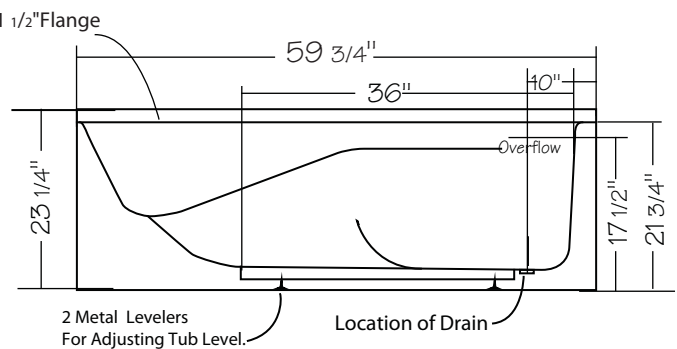

Cochran 60" x 32"

With over 21 3/4" in depth from the deck of the tub to the floor, the Cochran allows bathers to fully submerge themselves for a more pleasurable bathing experience.

The gentle sloping back and arm rests are designed with comfort and ergonomics in mind, and the floor of the tub features a light texture.

The Cochran is made from 100% acrylic with fibre-glass reinforcement for added strength and durability.

This bathtub complies with CSA Standards

Drain: 2"
Overflow: 2 1/4"
Sizes: ± 3/8"
Diagram not to scale