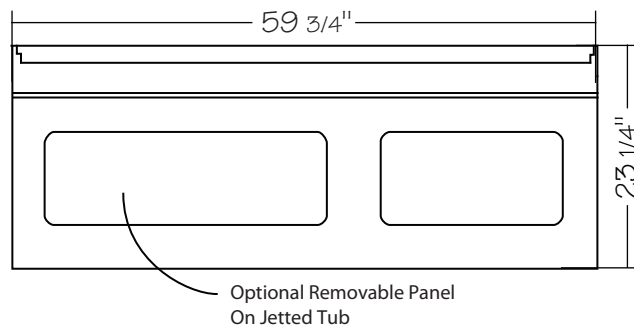

Cochran 60" x 32"

With over 21 3/4" in depth from the deck of the tub to the floor, the Cochran allows bathers to fully submerge themselves for a more pleasurable bathing experience.

The gentle sloping back and arm rests are designed with comfort and ergonomics in mind, and the floor of the tub features a light texture.

The Cochran is made from 100% acrylic with fibre-glass reinforcement for added strength and durability.

This bathtub complies with CSA Standards

Drain: 2"
Overflow: 2 1/4"
Sizes: ± 3/8"
Diagram not to scale