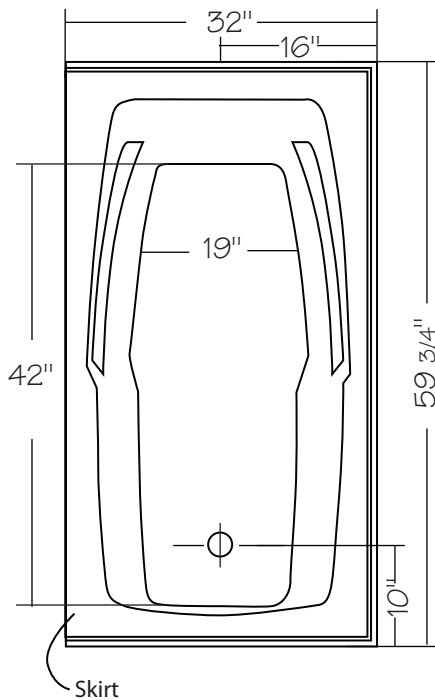

Cochran 60" x 32"

With over 21 3/4" in depth from the deck of the tub to the floor, the Cochran allows bathers to fully submerge themselves for a more pleasurable bathing experience.

The gentle sloping back and arm rests are designed with comfort and ergonomics in mind, and the floor of the tub features a light texture.

The Cochran is made from 100% acrylic with fibre-glass reinforcement for added strength and durability.

This bathtub complies with CSA Standards

Drain: 2"
Overflow: 2 1/4"
Sizes: ± 3/8"
Diagram not to scale