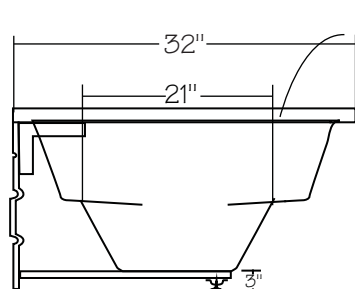

Cochran 60" x 32"

With over 21 3/4" in depth from the deck of the tub to the floor, the Cochran allows bathers to fully submerge themselves for a more pleasurable bathing experience.

The gentle sloping back and arm rests are designed with comfort and ergonomics in mind, and the floor of the tub features a light texture.

The Cochran is made from 100% acrylic with fibre-glass reinforcement for added strength and durability.

This bathtub complies with CSA Standards

Drain: 2"
Overflow: 2 1/4"
Sizes: ± 3/8"
Diagram not to scale