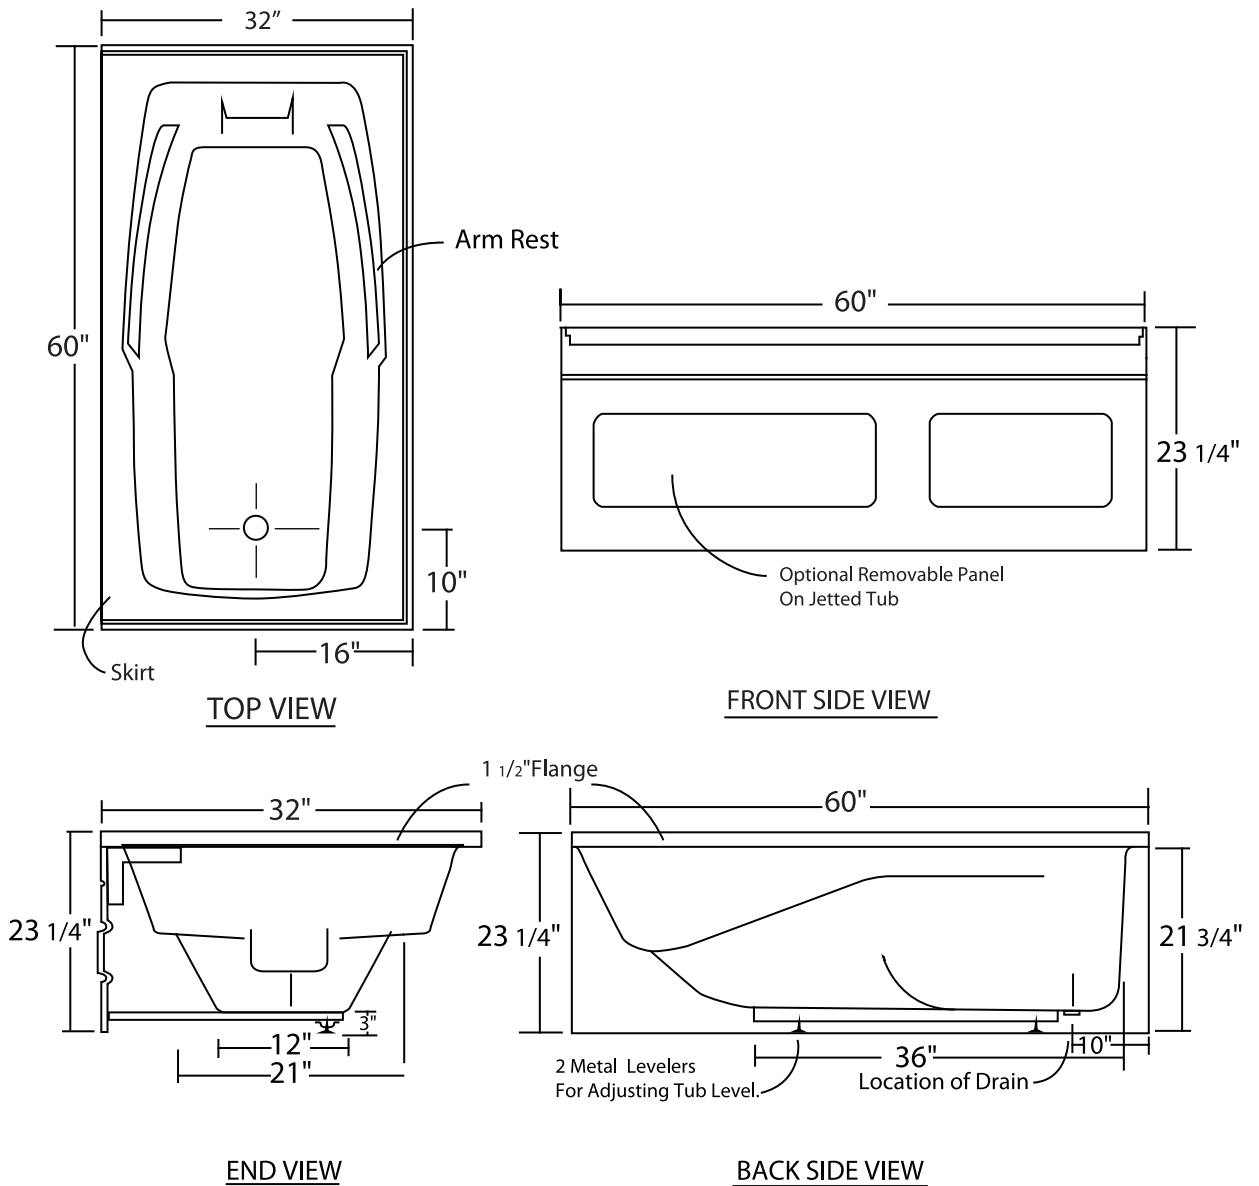

Elegance Plus 60" x 32" Skirted Tub

All Measurements: $\pm 1/4"$

Drain Hole: 2"

Overflow Hole: 2 1/2"