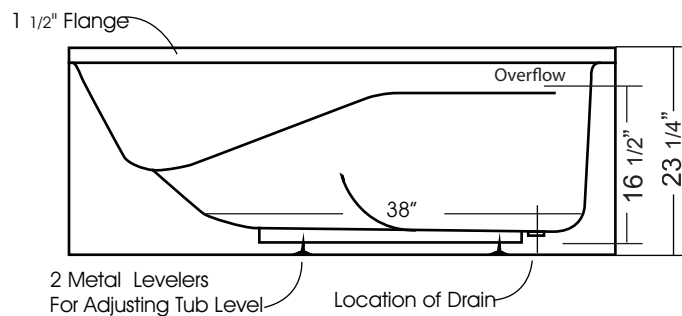

Houdini II 54" x 30"

With over 21 3/4" in depth from the deck of the tub to the floor, the Houdini II allows bathers to fully submerge themselves for a more pleasurable bathing experience.

The gentle sloping back and arm rests are designed with comfort and ergonomics in mind, and the floor of the tub features a light texture.

The Houdini II is made from 100% acrylic with fibre-glass reinforcement for added strength and durability.

This bathtub complies with CSA Standards

Drain: 2"
Overflow: 2 1/4"
Sizes: ± 3/8"
Diagram not to scale