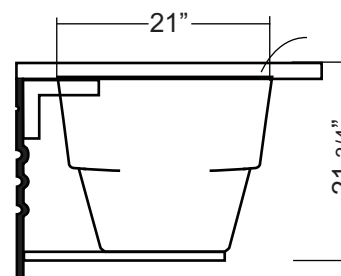

Houdini II 54" x 30"

With over 21 3/4" in depth from the deck of the tub to the floor, the Houdini II allows bathers to fully submerge themselves for a more pleasurable bathing experience.

The gentle sloping back and arm rests are designed with comfort and ergonomics in mind, and the floor of the tub features a light texture.

The Houdini II is made from 100% acrylic with fibre-glass reinforcement for added strength and durability.

This bathtub complies with CSA Standards

Drain: 2"
Overflow: 2 1/4"
Sizes: ± 3/8"
Diagram not to scale