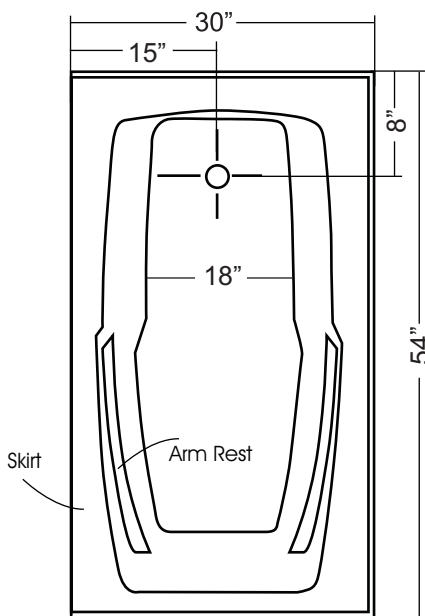

Houdini II 54" x 30"

With over 21 3/4" in depth from the deck of the tub to the floor, the Houdini II allows bathers to fully submerge themselves for a more pleasurable bathing experience.

The gentle sloping back and arm rests are designed with comfort and ergonomics in mind, and the floor of the tub features a light texture.

The Houdini II is made from 100% acrylic with fibre-glass reinforcement for added strength and durability.

This bathtub complies with CSA Standards

Drain: 2"
Overflow: 2 1/4"
Sizes: ± 3/8"
Diagram not to scale