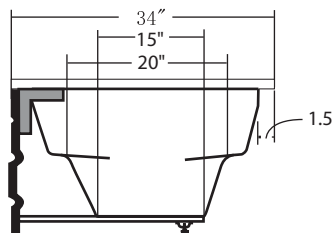

## 66" x 34"

With over 21 3/4" in depth from the deck of the tub to the floor, the Lady Amsterdam allows bathers to fully submerge themselves for a more pleasureable bathing experience.

The Lady Amsterdam is made from 100% acrylic with fibre-glass reinforcement for added strength and durability.

This bathtub complies with CSA Standards

Drain: 2"  
Overflow: 2 1/4"  
Sizes: ± 3/8"  
Diagram not to scale

In keeping with our policy of continuing product improvement, Acri-Tec Industries Corp., reserves the right to change product specifications without notice.