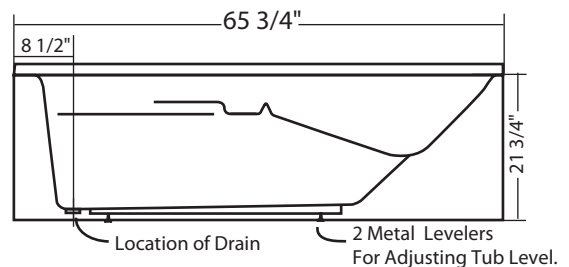

## 66" x 34"

With over 21 3/4" in depth from the deck of the tub to the floor, the Lady Amsterdam allows bathers to fully submerge themselves for a more pleasureable bathing experience.

The Lady Amsterdam is made from 100% acrylic with fibre-glass reinforcement for added strength and durability.

This bathtub complies with CSA Standards

Drain: 2"  
Overflow: 2 1/4"  
Sizes: ± 3/8"  
Diagram not to scale

In keeping with our policy of continuing product improvement, Acri-Tec Industries Corp., reserves the right to change product specifications without notice.