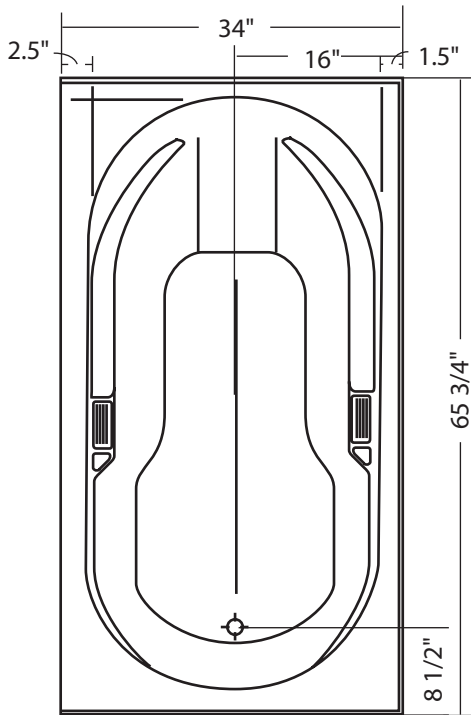

## 66" x 34"

With over 21 3/4" in depth from the deck of the tub to the floor, the Lady Amsterdam allows bathers to fully submerge themselves for a more pleasureable bathing experience.

The Lady Amsterdam is made from 100% acrylic with fibre-glass reinforcement for added strength and durability.

This bathtub complies with CSA Standards

Drain: 2"  
Overflow: 2 1/4"  
Sizes: ± 3/8"  
Diagram not to scale

In keeping with our policy of continuing product improvement, Acri-Tec Industries Corp., reserves the right to change product specifications without notice.