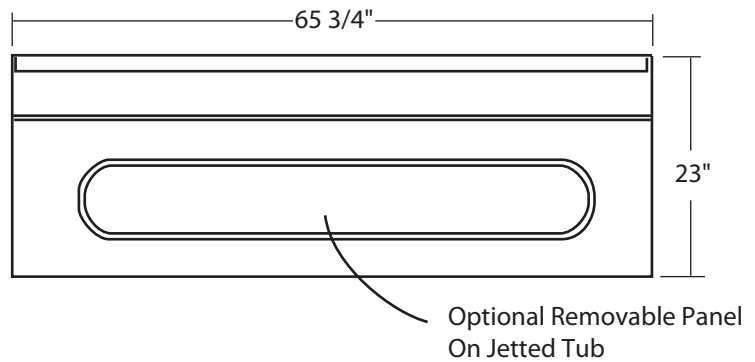

## 66" x 34"

With over 21 3/4" in depth from the deck of the tub to the floor, the Lady Amsterdam allows bathers to fully submerge themselves for a more pleasureable bathing experience.

The Lady Amsterdam is made from 100% acrylic with fibre-glass reinforcement for added strength and durability.

This bathtub complies with CSA Standards

Drain: 2"  
Overflow: 2 1/4"  
Sizes: ± 3/8"  
Diagram not to scale

In keeping with our policy of continuing product improvement, Acri-Tec Industries Corp., reserves the right to change product specifications without notice.