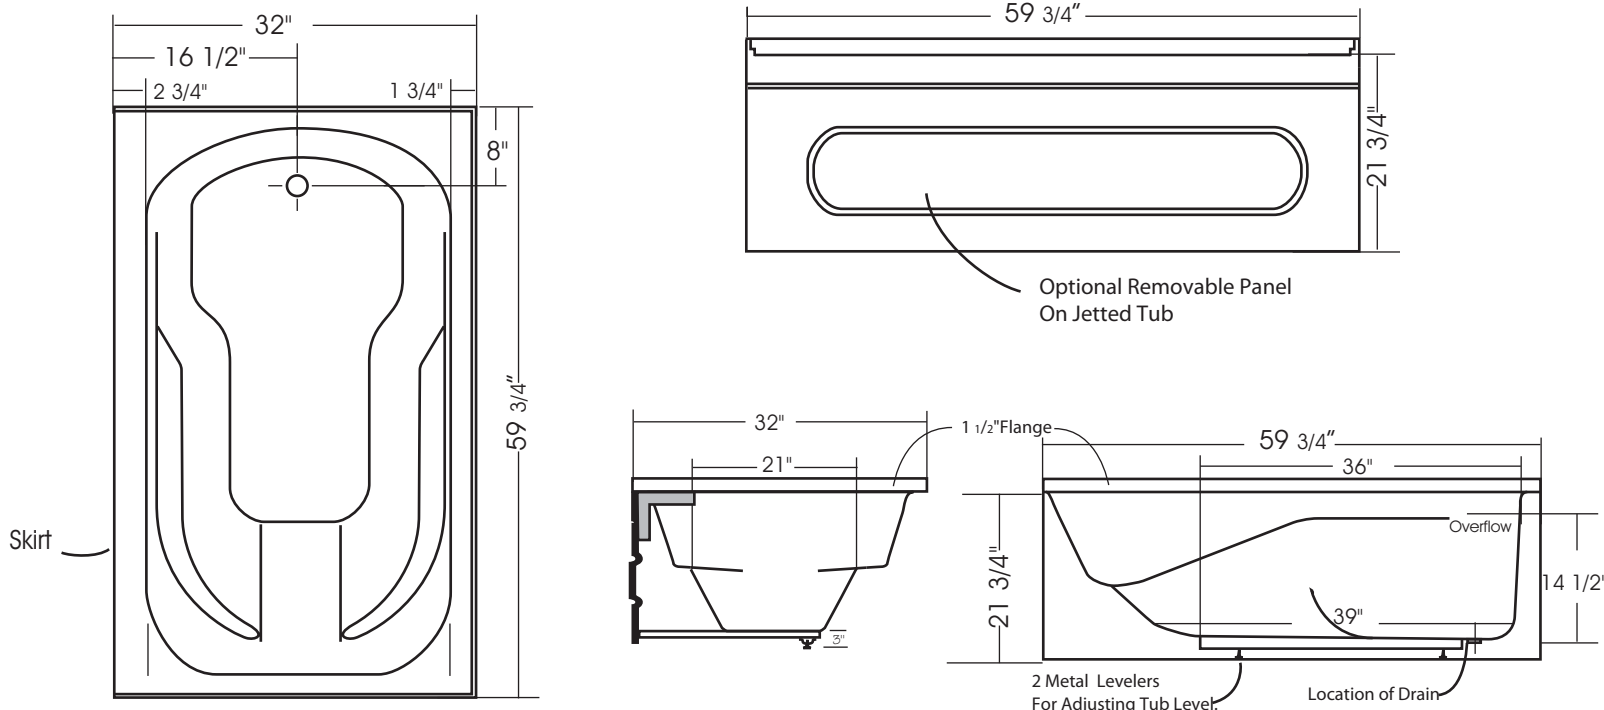

Lady Denmark 60'' x 32''

With over 21 3/4'' in depth from the deck of the tub to the floor, the Lady Denmark allows bathers to fully submerge themselves for a more pleasurable bathing experience.

The Lady Denmark is made from 100% acrylic with fibre-glass reinforcement for added strength and durability.

This bathtub complies with CSA Standards

Drain: 2"
Overflow: 2 1/4"
Sizes: ± 3/8"
Diagram not to scale

In keeping with our policy of continuing product improvement, Acri-Tec Industries Corp., reserves the right to change product specifications without notice.