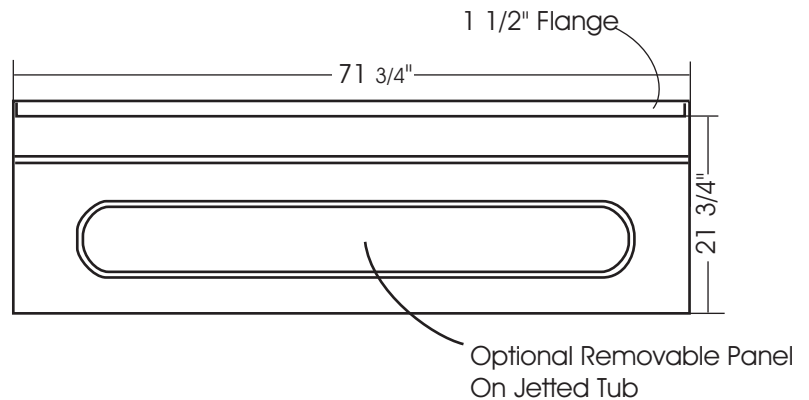

Lady Rotterdam

72" x 36"

With over 21 3/4" in depth from the deck of the tub to the floor, the Lady Rotterdam allows bathers to fully submerge themselves for a more pleasureable bathing experience.

The Lady Rotterdam is made from 100% acrylic with fibre-glass reinforcement for added strength and durability.

This bathtub complies with CSA Standards

Drain: 2"
Overflow: 2 1/4"
Sizes: ± 3/8"
Diagram not to scale

In keeping with our policy of continuing product improvement, Acri-Tec Industries Corp., reserves the right to change product specifications without notice.