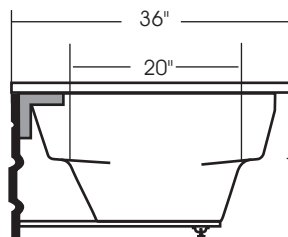

Lady Rotterdam

72" x 36"

With over 21 3/4" in depth from the deck of the tub to the floor, the Lady Rotterdam allows bathers to fully submerge themselves for a more pleasureable bathing experience.

The Lady Rotterdam is made from 100% acrylic with fibre-glass reinforcement for added strength and durability.

This bathtub complies with CSA Standards

Drain: 2"
Overflow: 2 1/4"
Sizes: ± 3/8"
Diagram not to scale

In keeping with our policy of continuing product improvement, Acri-Tec Industries Corp., reserves the right to change product specifications without notice.