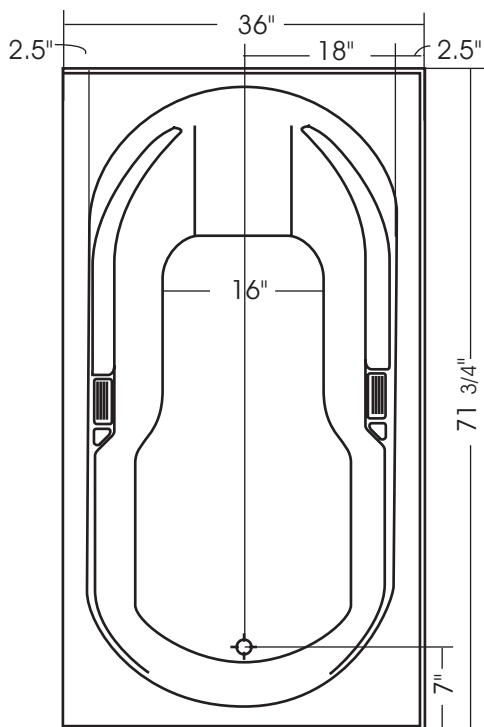

Lady Rotterdam

72" x 36"

With over 21 3/4" in depth from the deck of the tub to the floor, the Lady Rotterdam allows bathers to fully submerge themselves for a more pleasureable bathing experience.

The Lady Rotterdam is made from 100% acrylic with fibre-glass reinforcement for added strength and durability.

This bathtub complies with CSA Standards

Drain: 2"
Overflow: 2 1/4"
Sizes: ± 3/8"
Diagram not to scale

In keeping with our policy of continuing product improvement, Acri-Tec Industries Corp., reserves the right to change product specifications without notice.