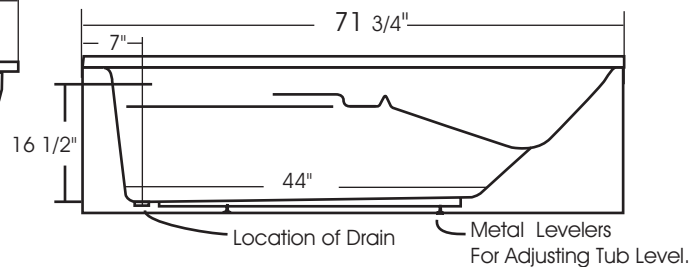

Lady Rotterdam

72" x 36"

With over 21 3/4" in depth from the deck of the tub to the floor, the Lady Rotterdam allows bathers to fully submerge themselves for a more pleasureable bathing experience.

The Lady Rotterdam is made from 100% acrylic with fibre-glass reinforcement for added strength and durability.

This bathtub complies with CSA Standards

Drain: 2"
Overflow: 2 1/4"
Sizes: ± 3/8"
Diagram not to scale

In keeping with our policy of continuing product improvement, Acri-Tec Industries Corp., reserves the right to change product specifications without notice.