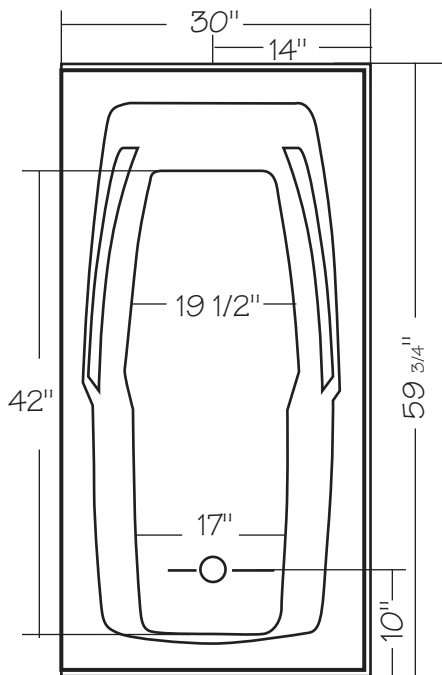

## Lady Nordic 60" x 30"

With over 21 3/4" in depth from the deck of the tub to the floor, the Lady Nordic allows bathers to fully submerge themselves for a more pleasurable bathing experience.

The gentle sloping back and arm rests are designed with comfort and ergonomics in mind, and the floor of the tub features a light texture.

The Lady Nordic is made from 100% acrylic with fibre-glass reinforcement for added strength and durability.

Optional Removable Panel  
On Jetted Tub

This bathtub complies with CSA Standards

Drain: 2"  
Overflow: 2 1/4"  
Sizes: ± 3/8"  
Diagram not to scale