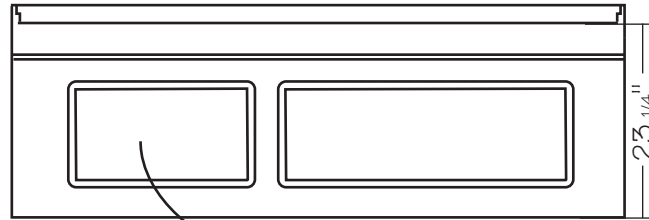

## Lady Nordic 60" x 30"

With over 21 3/4" in depth from the deck of the tub to the floor, the Lady Nordic allows bathers to fully submerge themselves for a more pleasurable bathing experience.

The gentle sloping back and arm rests are designed with comfort and ergonomics in mind, and the floor of the tub features a light texture.

The Lady Nordic is made from 100% acrylic with fibre-glass reinforcement for added strength and durability.

Optional Removable Panel  
On Jetted Tub

This bathtub complies with CSA Standards

Drain: 2"  
Overflow: 2 1/4"  
Sizes: ± 3/8"  
Diagram not to scale