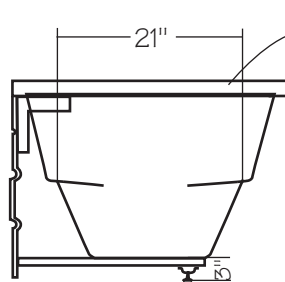

## Lady Nordic 60" x 30"

With over 21 3/4" in depth from the deck of the tub to the floor, the Lady Nordic allows bathers to fully submerge themselves for a more pleasurable bathing experience.

The gentle sloping back and arm rests are designed with comfort and ergonomics in mind, and the floor of the tub features a light texture.

The Lady Nordic is made from 100% acrylic with fibre-glass reinforcement for added strength and durability.

Optional Removable Panel  
On Jetted Tub

This bathtub complies with CSA Standards

Drain: 2"  
Overflow: 2 1/4"  
Sizes: ± 3/8"  
Diagram not to scale