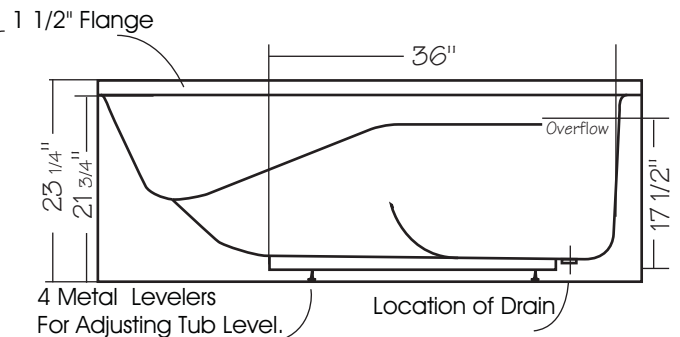

## Lady Nordic 60" x 30"

With over 21 3/4" in depth from the deck of the tub to the floor, the Lady Nordic allows bathers to fully submerge themselves for a more pleasurable bathing experience.

The gentle sloping back and arm rests are designed with comfort and ergonomics in mind, and the floor of the tub features a light texture.

The Lady Nordic is made from 100% acrylic with fibre-glass reinforcement for added strength and durability.

Optional Removable Panel  
On Jetted Tub

This bathtub complies with CSA Standards

Drain: 2"  
Overflow: 2 1/4"  
Sizes: ± 3/8"  
Diagram not to scale