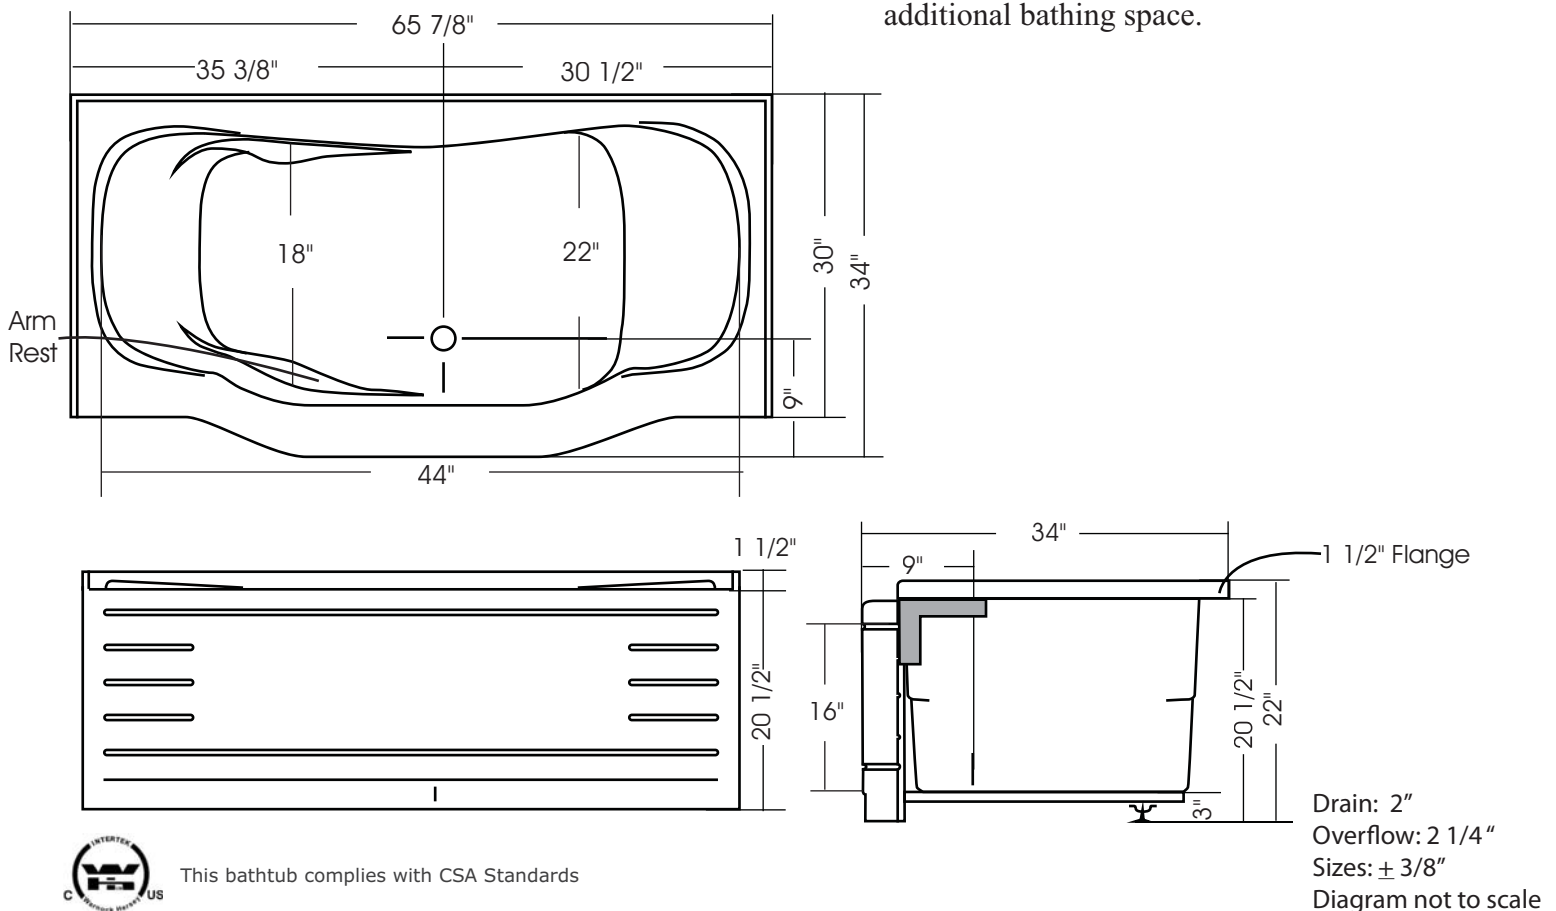

## Marquis 66" x 30"

With over 20 1/2" in depth from the deck of the tub to the floor, the Marquis allows bathers to fully submerge themselves for a more pleasureable bathing experience.

The gentle sloping back and arm rests are designed with comfort and ergonomics in mind, and the floor of the tub features a light texture.

The Marquis is made from 100% acrylic with fibre-glass reinforcement for added strength and durability.

The Marquis features a centre drain and a deck that extends out an extra 4" for additional bathing space.