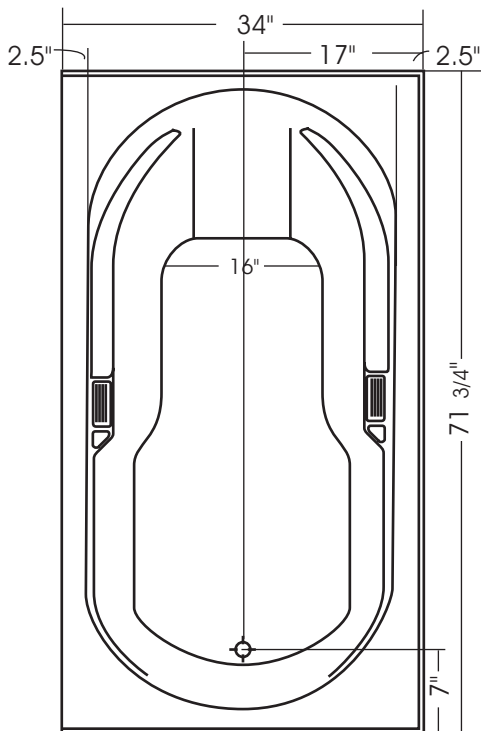

New Lady Rotterdam 72" x 34"

With over 21 3/4" in depth from the deck of the tub to the floor, the New Lady Rotterdam allows bathers to fully submerge themselves for a more pleasurable bathing experience.

The New Lady Rotterdam is made from 100% acrylic with fibre-glass reinforcement for added strength and durability.

This bathtub complies with CSA Standards

Drain: 2"
Overflow: 2 1/4"
Sizes: ± 3/8"
Diagram not to scale