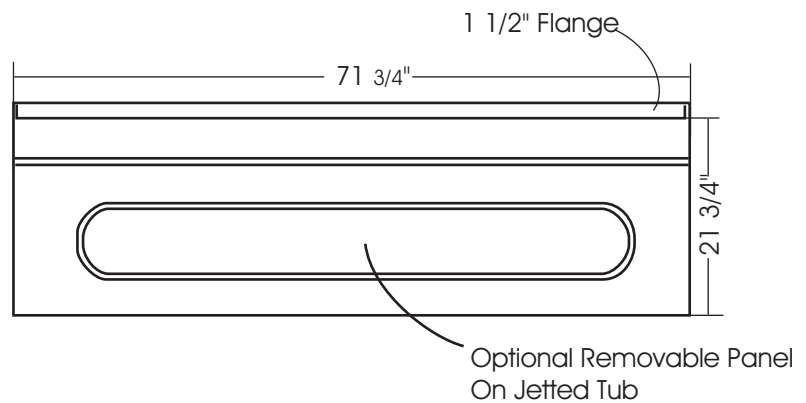

New Lady Rotterdam 72" x 34"

With over 21 3/4" in depth from the deck of the tub to the floor, the New Lady Rotterdam allows bathers to fully submerge themselves for a more pleasurable bathing experience.

The New Lady Rotterdam is made from 100% acrylic with fibre-glass reinforcement for added strength and durability.

This bathtub complies with CSA Standards

Drain: 2"
Overflow: 2 1/4"
Sizes: ± 3/8"
Diagram not to scale