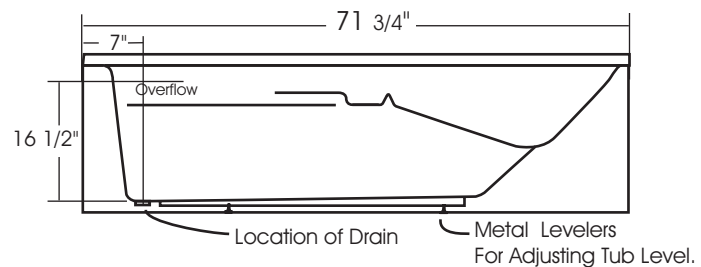

New Lady Rotterdam 72" x 34"

With over 21 3/4" in depth from the deck of the tub to the floor, the New Lady Rotterdam allows bathers to fully submerge themselves for a more pleasurable bathing experience.

The New Lady Rotterdam is made from 100% acrylic with fibre-glass reinforcement for added strength and durability.

This bathtub complies with CSA Standards

Drain: 2"
Overflow: 2 1/4"
Sizes: ± 3/8"
Diagram not to scale