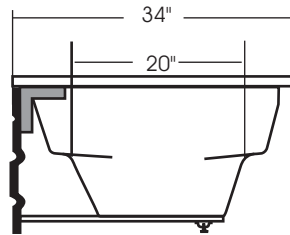

New Lady Rotterdam 72" x 34"

With over 21 3/4" in depth from the deck of the tub to the floor, the New Lady Rotterdam allows bathers to fully submerge themselves for a more pleasurable bathing experience.

The New Lady Rotterdam is made from 100% acrylic with fibre-glass reinforcement for added strength and durability.

This bathtub complies with CSA Standards

Drain: 2"
Overflow: 2 1/4"
Sizes: ± 3/8"
Diagram not to scale