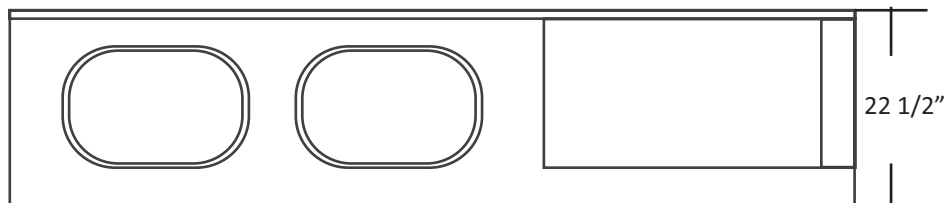

Pacific Combo

Available in Left or Right Hand

96" x 35 1/3" x 22 1/2"

*1 year limited manufacturer's warranty included
Diagram not to scale

All measurements $\pm 1/4"$

In keeping with our policy of continuing product improvement, Acri-Tec Industries Corp., reserves the right to change product specifications without notice.