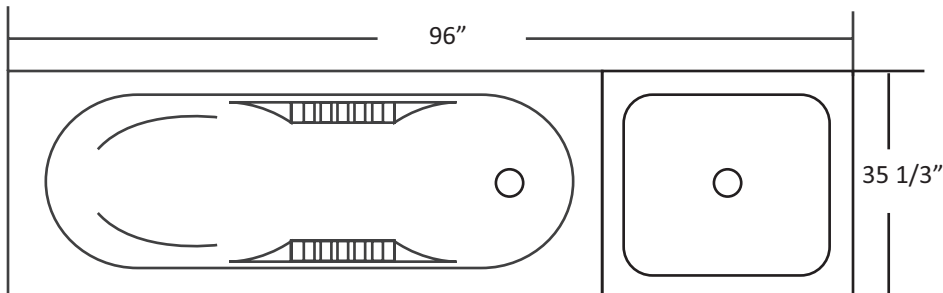

Pacific Combo

Available in Left or Right Hand

96" x 35 1/3" x 22 1/2"

*1 year limited manufacturer's warranty included
Diagram not to scale

All measurements $\pm 1/4"$

In keeping with our policy of continuing product improvement, Acri-Tec Industries Corp., reserves the right to change product specifications without notice.