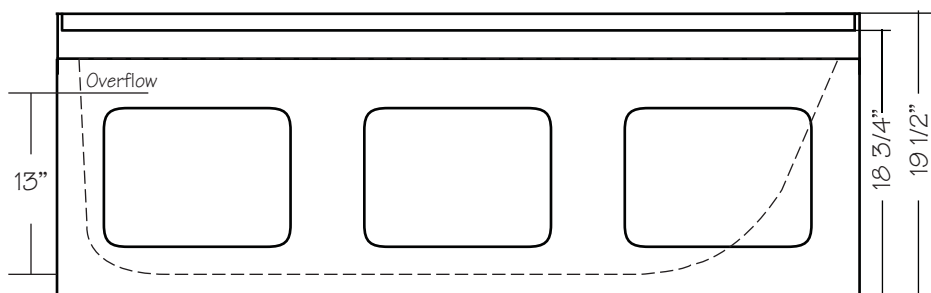

Quadra II 60" x 32"

With over 18 3/4" in depth from the deck of the tub to the floor, the Quadra II allows bathers to fully submerge themselves for a more pleasureable bathing experience.

The Quadra II is made from 100% acrylic with fibre-glass reinforcement for added strength and durability.

Drain: 2"
Overflow: 2 1/4"
Sizes: ± 3/8"
Diagram not to scale

This bathtub complies with CSA Standards

In keeping with our policy of continuing product improvement, Acri-Tec Industries Corp., reserves the right to change product specifications without notice.