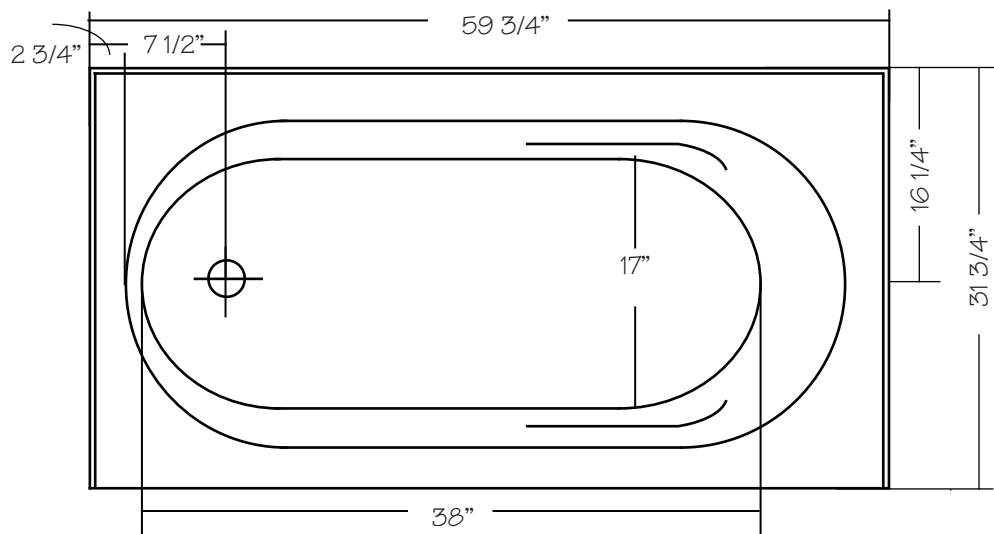

Quadra II 60" x 32"

With over 18 3/4" in depth from the deck of the tub to the floor, the Quadra II allows bathers to fully submerge themselves for a more pleasureable bathing experience.

The Quadra II is made from 100% acrylic with fibre-glass reinforcement for added strength and durability.

Drain: 2"
Overflow: 2 1/4"
Sizes: ± 3/8"
Diagram not to scale

This bathtub complies with CSA Standards

In keeping with our policy of continuing product improvement, Acri-Tec Industries Corp., reserves the right to change product specifications without notice.