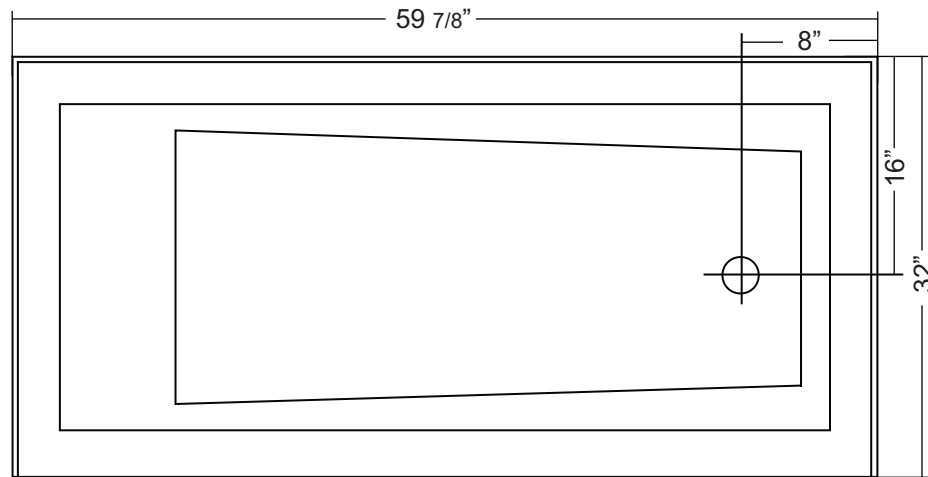

Simplicity II 60" x 32"

With over 22" in depth from the deck of the tub to the floor, the Simplicity II allows bathers to fully submerge themselves for a more pleasurable bathing experience.

The Simplicity II is made from 100% acrylic with fibre-glass reinforcement for added strength and durability.

Drain: 2"
Overflow: 2 1/4"
Sizes: ± 3/8"
Diagram not to scale

This bathtub complies with CSA Standards

In keeping with our policy of continuing product improvement, Acri-Tec Industries Corp., reserves the right to change product specifications without notice.