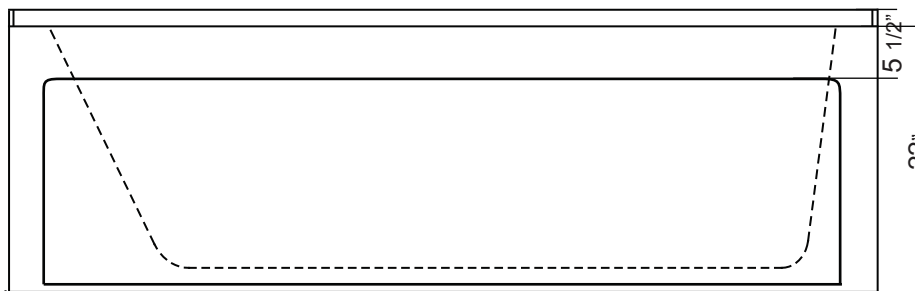

Simplicity II 60" x 32"

With over 22" in depth from the deck of the tub to the floor, the Simplicity II allows bathers to fully submerge themselves for a more pleasurable bathing experience.

The Simplicity II is made from 100% acrylic with fibre-glass reinforcement for added strength and durability.

Drain: 2"
Overflow: 2 1/4"
Sizes: ± 3/8"
Diagram not to scale

This bathtub complies with CSA Standards

In keeping with our policy of continuing product improvement, Acri-Tec Industries Corp., reserves the right to change product specifications without notice.