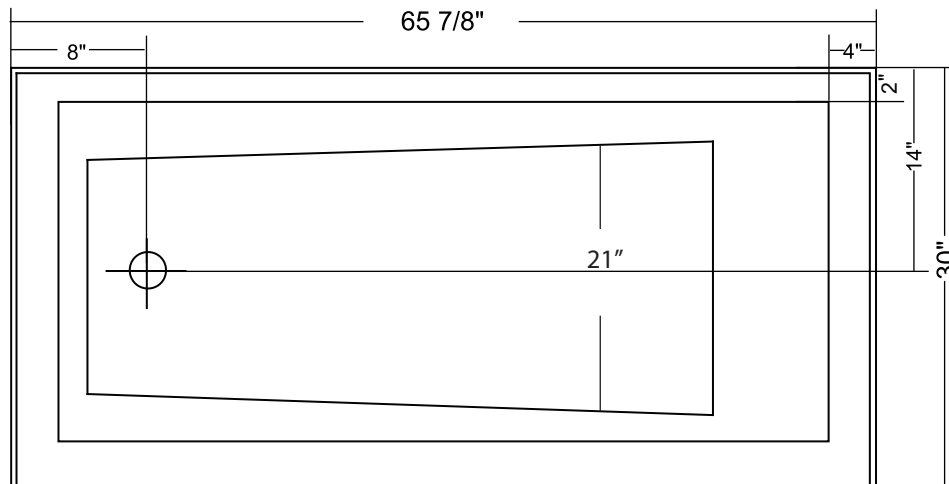

Simplicity III 66'' x 30''

With over 22'' in depth from the deck of the tub to the floor, the Simplicity III allows bathers to fully submerge themselves for a more pleasurable bathing experience.

The Simplicity III is made from 100% acrylic with fibre-glass reinforcement for added strength and durability.

Drain: 2"
Overflow: 2 1/4"
Sizes: $\pm 3/8$ "
Diagram not to scale

This bathtub complies with CSA Standards

In keeping with our policy of continuing product improvement, Acri-Tec Industries Corp., reserves the right to change product specifications without notice.