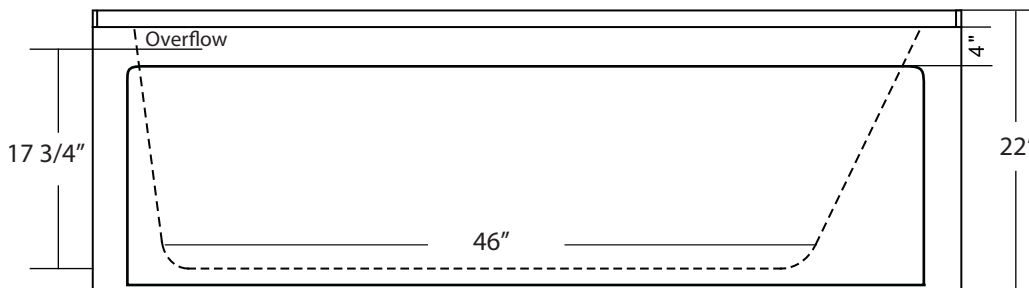

Simplicity III 66'' x 30''

With over 22'' in depth from the deck of the tub to the floor, the Simplicity III allows bathers to fully submerge themselves for a more pleasurable bathing experience.

The Simplicity III is made from 100% acrylic with fibre-glass reinforcement for added strength and durability.

Drain: 2"
Overflow: 2 1/4"
Sizes: $\pm 3/8$ "
Diagram not to scale

This bathtub complies with CSA Standards

In keeping with our policy of continuing product improvement, Acri-Tec Industries Corp., reserves the right to change product specifications without notice.