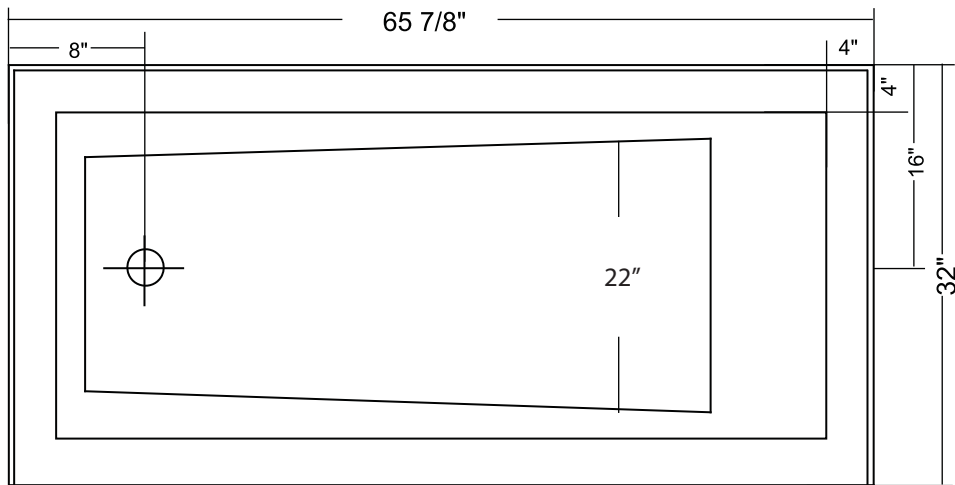

Simplicity IV 66'' x 32''

With over 22'' in depth from the deck of the tub to the floor, the Simplicity IV allows bathers to fully submerge themselves for a more pleasurable bathing experience.

The Simplicity IV is made from 100% acrylic with fibre-glass reinforcement for added strength and durability.

Drain: 2"
Overflow: 2 1/4"
Sizes: ± 3/8"
Diagram not to scale

This bathtub complies with CSA Standards

In keeping with our policy of continuing product improvement, Acri-Tec Industries Corp., reserves the right to change product specifications without notice.