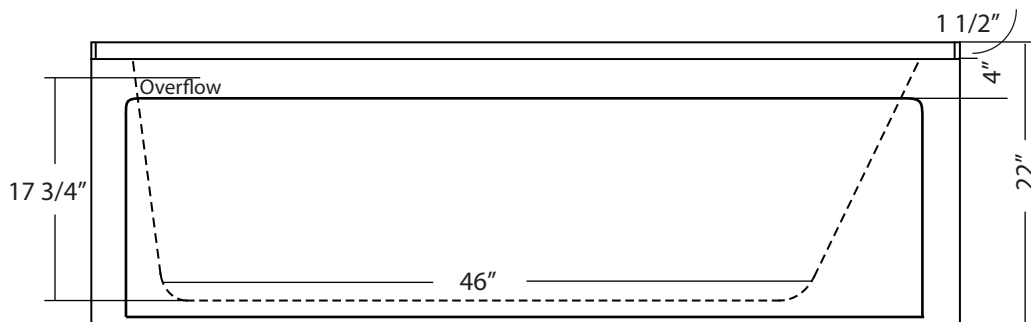

Simplicity IV 66'' x 32''

With over 22'' in depth from the deck of the tub to the floor, the Simplicity IV allows bathers to fully submerge themselves for a more pleasurable bathing experience.

The Simplicity IV is made from 100% acrylic with fibre-glass reinforcement for added strength and durability.

Drain: 2"
Overflow: 2 1/4"
Sizes: ± 3/8"
Diagram not to scale

This bathtub complies with CSA Standards

In keeping with our policy of continuing product improvement, Acri-Tec Industries Corp., reserves the right to change product specifications without notice.