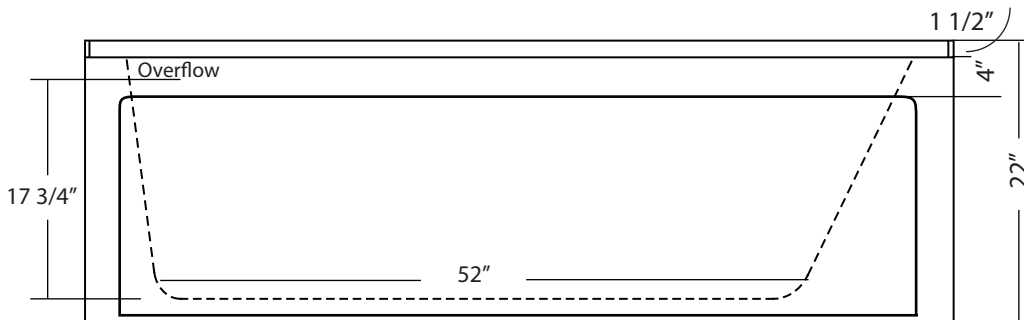

Simplicity V 72" x 32"

With over 22" in depth from the deck of the tub to the floor, the Simplicity V allows bathers to fully submerge themselves for a more pleasurable bathing experience.

The Simplicity V is made from 100% acrylic with fibre-glass reinforcement for added strength and durability.

Drain: 2"
Overflow: 2 1/4"
Sizes: ± 3/8"
Diagram not to scale

This bathtub complies with CSA Standards

In keeping with our policy of continuing product improvement, Acri-Tec Industries Corp., reserves the right to change product specifications without notice.