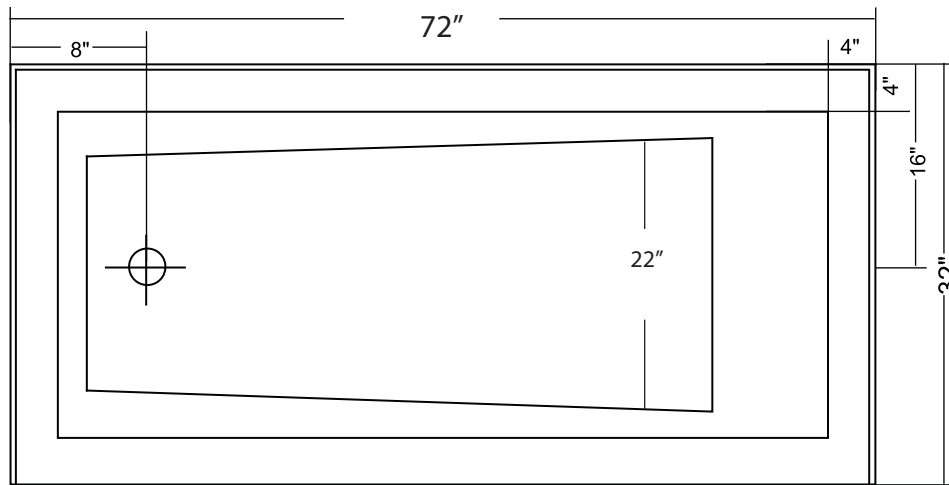

Simplicity V 72" x 32"

With over 22" in depth from the deck of the tub to the floor, the Simplicity V allows bathers to fully submerge themselves for a more pleasurable bathing experience.

The Simplicity V is made from 100% acrylic with fibre-glass reinforcement for added strength and durability.

Drain: 2"
Overflow: 2 1/4"
Sizes: ± 3/8"
Diagram not to scale

This bathtub complies with CSA Standards

In keeping with our policy of continuing product improvement, Acri-Tec Industries Corp., reserves the right to change product specifications without notice.