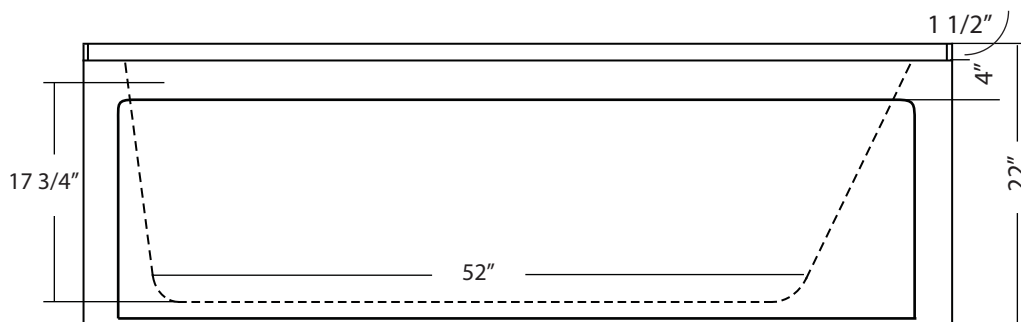

Simplicity VI 72'' x 34''

With over 22'' in depth from the deck of the tub to the floor, the Simplicity VI allows bathers to fully submerge themselves for a more pleasurable bathing experience.

The Simplicity VI is made from 100% acrylic with fibre-glass reinforcement for added strength and durability.

Drain: 2"
Overflow: 2 1/4"
Sizes: ± 3/8"
Diagram not to scale

This bathtub complies with CSA Standards

In keeping with our policy of continuing product improvement, Acri-Tec Industries Corp., reserves the right to change product specifications without notice.