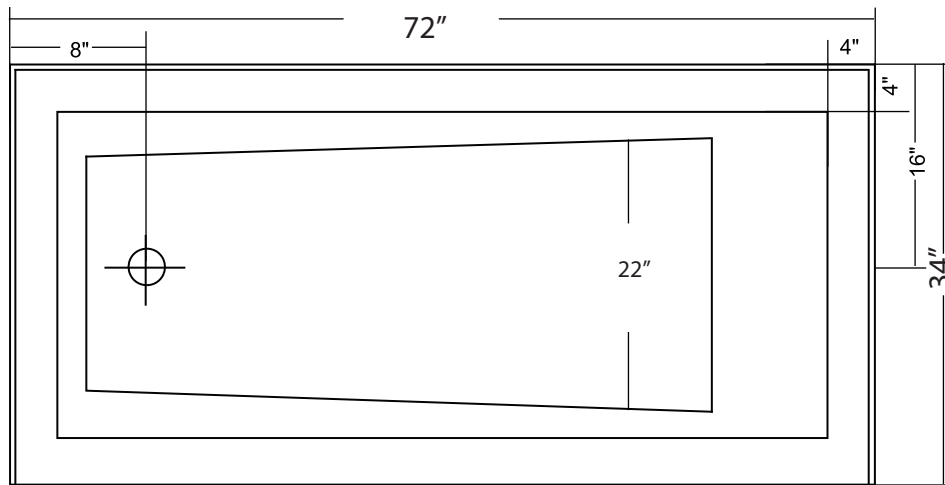

Simplicity VI 72'' x 34''

With over 22'' in depth from the deck of the tub to the floor, the Simplicity VI allows bathers to fully submerge themselves for a more pleasurable bathing experience.

The Simplicity VI is made from 100% acrylic with fibre-glass reinforcement for added strength and durability.

Drain: 2"
Overflow: 2 1/4"
Sizes: ± 3/8"
Diagram not to scale

This bathtub complies with CSA Standards

In keeping with our policy of continuing product improvement, Acri-Tec Industries Corp., reserves the right to change product specifications without notice.