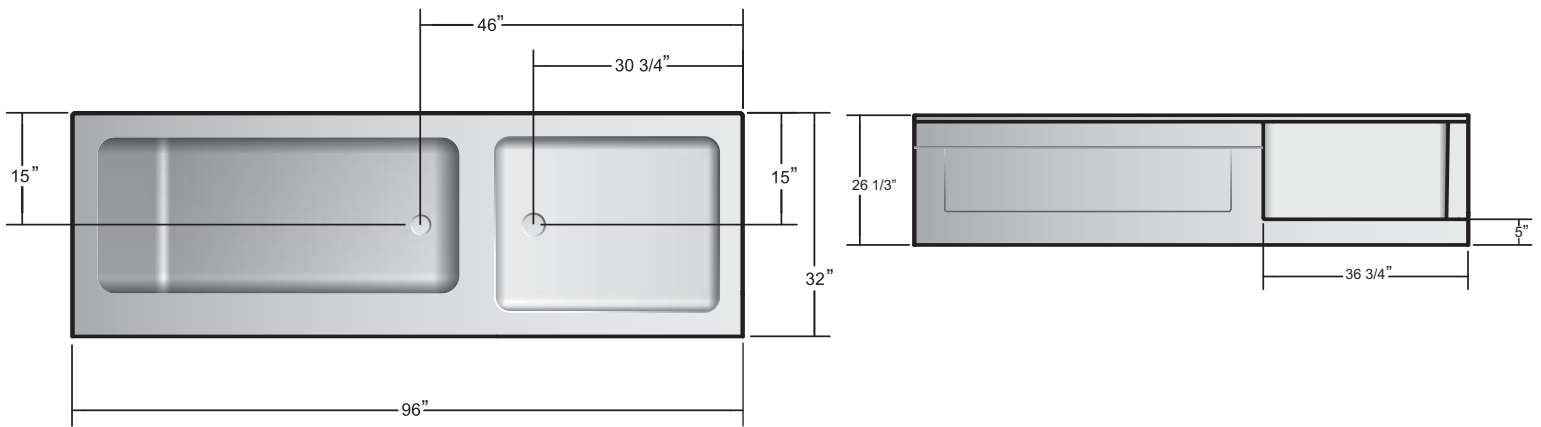

Zen Pacific Combo

Available in Left or Right Hand

96" x 32" x 26 1/3"

*1 year limited manufacturer's warranty included
Diagram not to scale

All measurements $\pm 1/4"$

In keeping with our policy of continuing product improvement, Acri-Tec Industries Corp., reserves the right to change product specifications without notice.