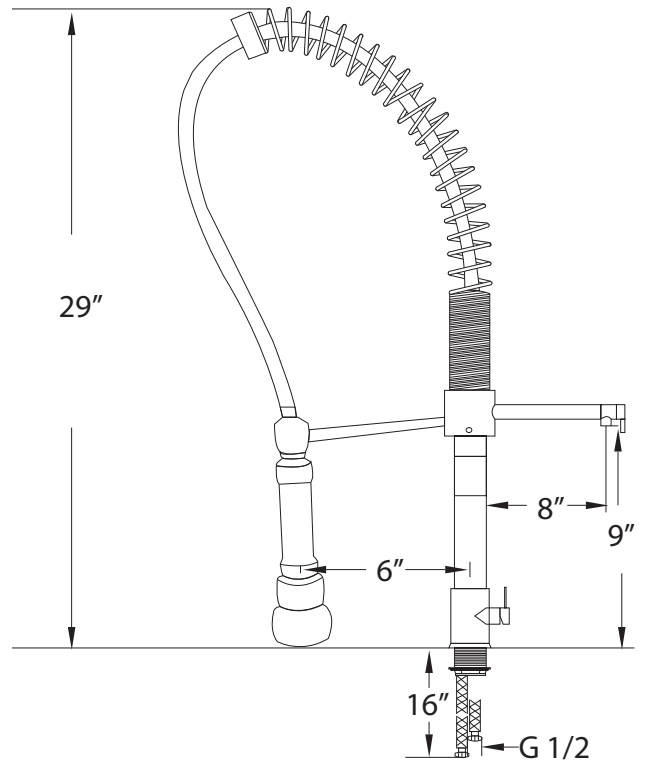

# 86003

Single Lever Sink Mixer with Swivel Spout and Pullout Sprayhead

Specification subject to change without notice.  
 All measurements + or - 1/4".