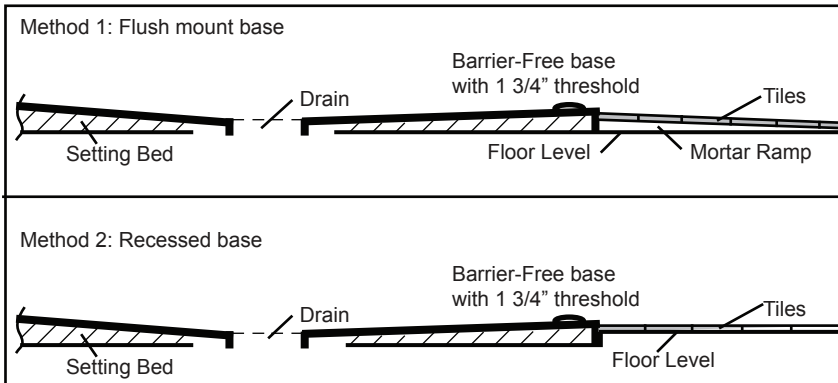

# Shower Base 60" x 30"

Retrofit Barrier Free  
(Shown as a Left-hand Base)

Available in Left Hand or Right Hand Drain Configurations

A-A Cut View

Diagram not to scale.

All Measurements: + 1/4"

Drain Hole: 3 3/8"

Shower base trimmed to fit 60" x 30" rough opening.

Barrier Free shower bases are designed to accommodate a collapsible threshold.  
These are available as an accessory from Acri-tec.

This shower base complies with CSA Standards