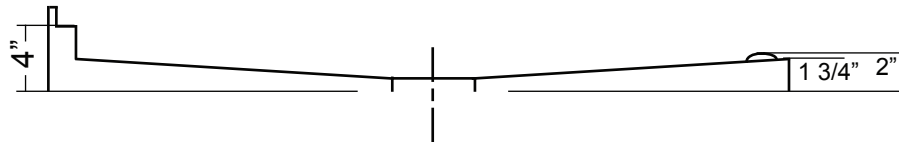

# Shower Base 60" x 30"

Retrofit Barrier Free  
(Shown as a Left-hand Base)

Available in Left Hand or Right Hand Drain Configurations

A-A Cut View

Diagram not to scale.

All Measurements: + 1/4"

Drain Hole: 3 3/8"

Shower base trimmed to fit 60" x 30" rough opening.

Barrier Free shower bases are designed to accommodate a collapsible threshold.  
These are available as an accessory from Acri-tec.

This shower base complies with CSA Standards