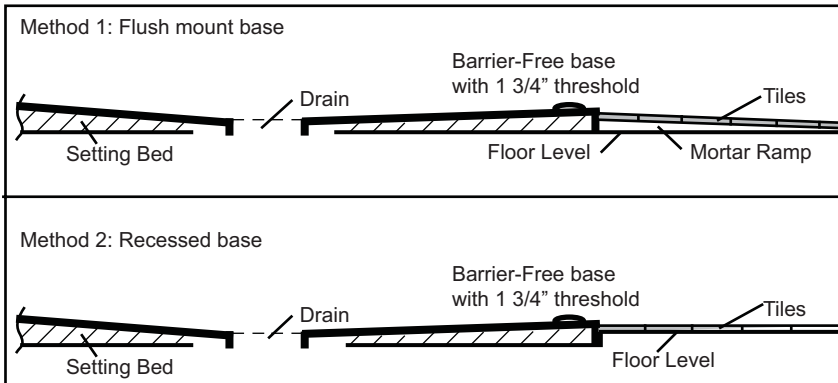

Shower Base 60" x 30"

Retrofit Barrier Free
(Shown as a Left-hand Base)

Available in Left Hand or Right Hand Drain Configurations

A-A Cut View

Diagram not to scale.

All Measurements: + 1/4"

Drain Hole: 3 3/8"

Shower base trimmed to fit 60" x 30" rough opening.

Barrier Free shower bases are designed to accommodate a collapsible threshold.
These are available as an accessory from Acri-tec.

This shower base complies with CSA Standards