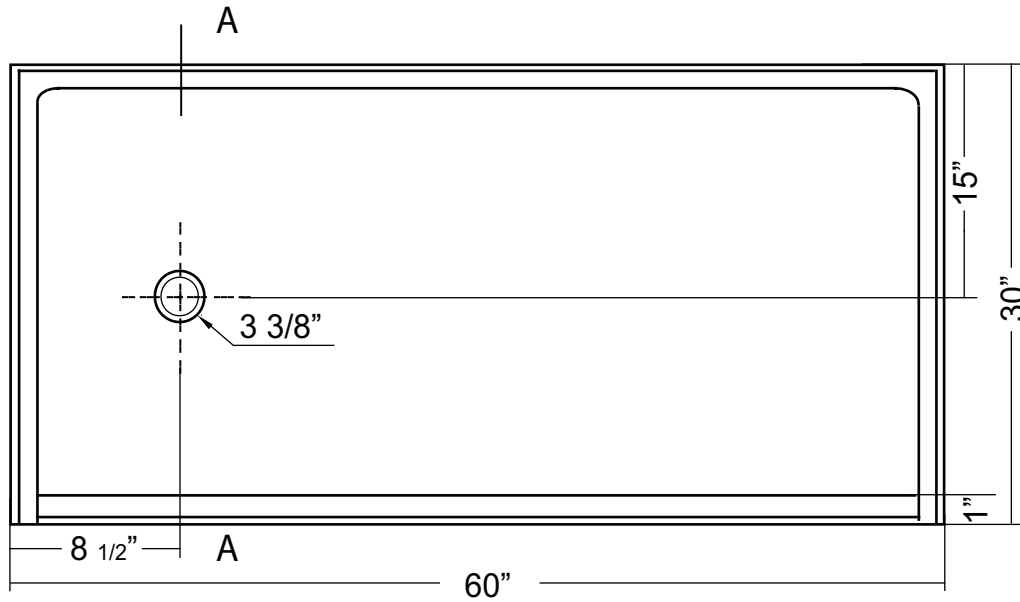

Shower Base 60" x 30"

Retrofit Barrier Free
(Shown as a Left-hand Base)

Available in Left Hand or Right Hand Drain Configurations

A-A Cut View

Diagram not to scale.

All Measurements: + 1/4"

Drain Hole: 3 3/8"

Shower base trimmed to fit 60" x 30" rough opening.

Barrier Free shower bases are designed to accommodate a collapsible threshold.
These are available as an accessory from Acri-tec.

This shower base complies with CSA Standards