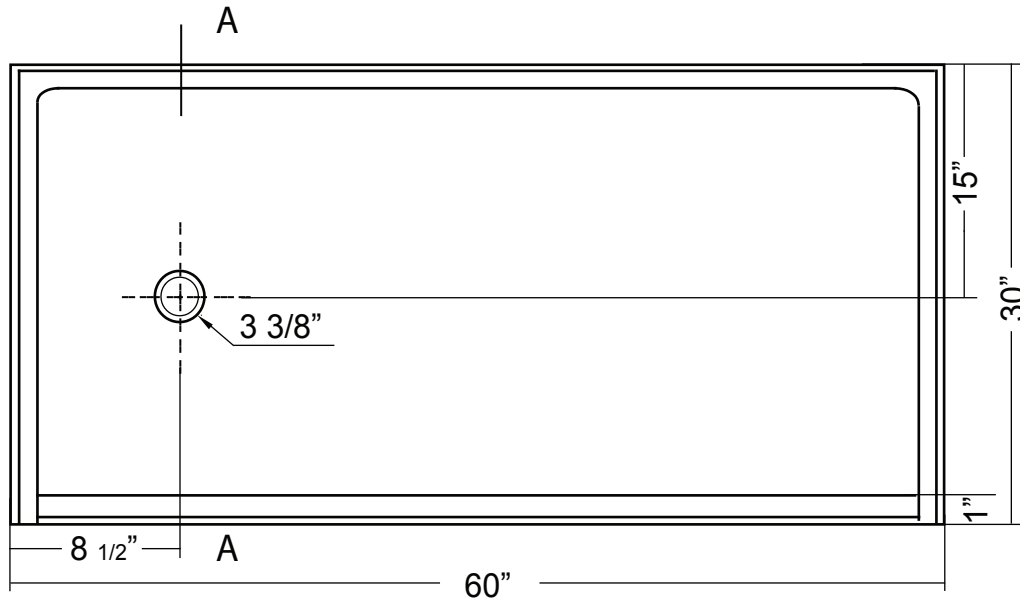

# Shower Base 60" x 30"

Retrofit Barrier Free  
(Shown as a Left-hand Base)

Available in Left Hand or Right Hand Drain Configurations

A-A Cut View

Diagram not to scale.

All Measurements: + 1/4"

Drain Hole: 3 3/8"

Shower base trimmed to fit 60" x 30" rough opening.

Barrier Free shower bases are designed to accommodate a collapsible threshold.  
These are available as an accessory from Acri-tec.

This shower base complies with CSA Standards