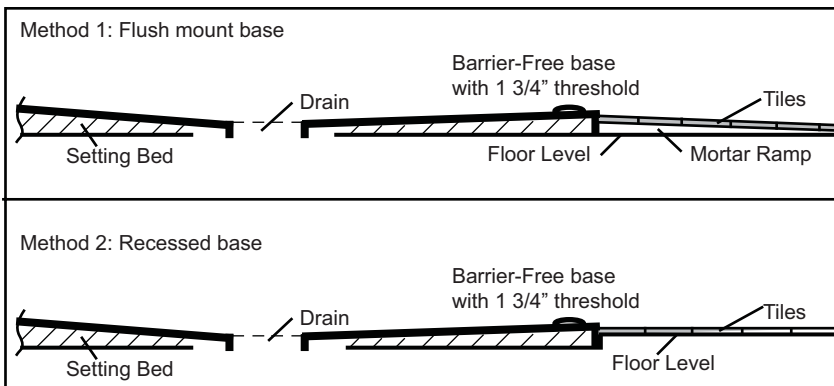

Shower Base 60"x 42"

Barrier Free

A-A Cut View

Diagram not to scale.

All Measurements: $\pm 1/4"$

Drain Hole: $3 3/8"$

Shower base trimmed to fit 60" x 42" rough opening.

Barrier Free shower bases are designed to accommodate a collapsible threshold.
These are available as an accessory from Acritec.