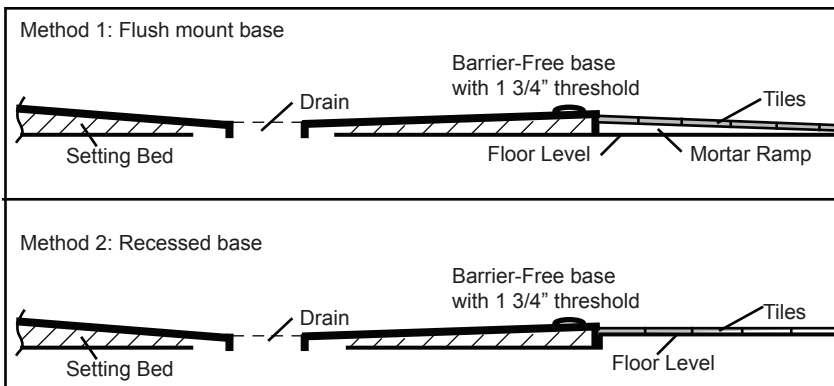

## Shower Base 60"x 42"

Barrier Free

A-A Cut View

Diagram not to scale.

All Measurements:  $\pm 1/4"$

Drain Hole:  $3 3/8"$

Shower base trimmed to fit 60" x 42" rough opening.

Barrier Free shower bases are designed to accommodate a collapsible threshold.  
These are available as an accessory from Acritec.