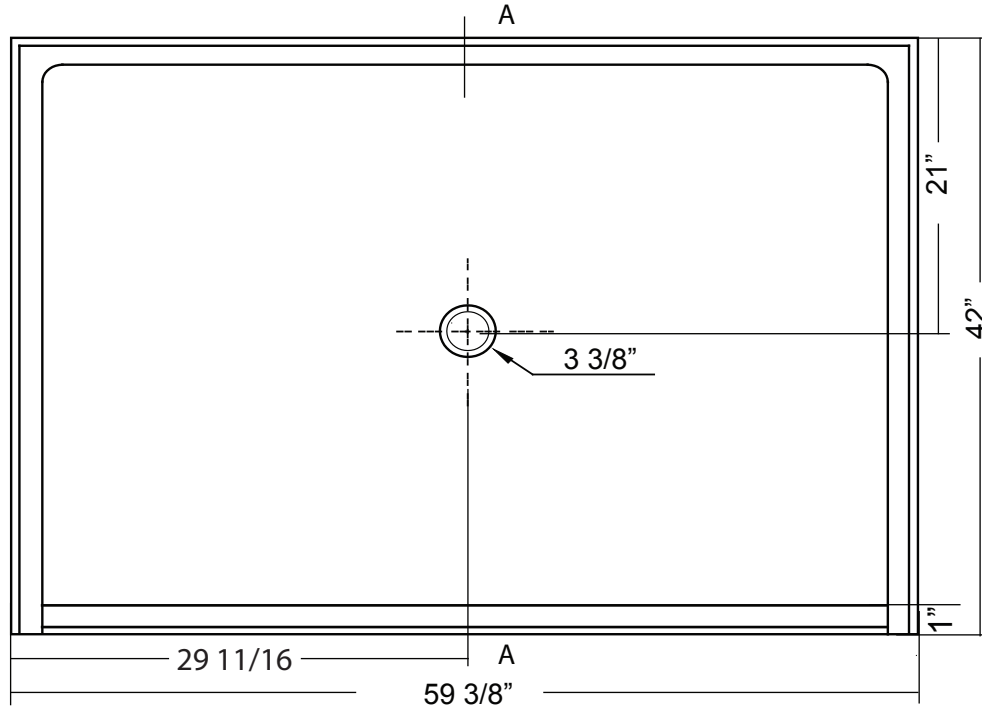

## Shower Base 60"x 42"

Barrier Free

A-A Cut View

Diagram not to scale.

All Measurements:  $\pm 1/4"$

Drain Hole:  $3 3/8"$

Shower base trimmed to fit 60" x 42" rough opening.

Barrier Free shower bases are designed to accommodate a collapsible threshold.  
These are available as an accessory from Acritec.