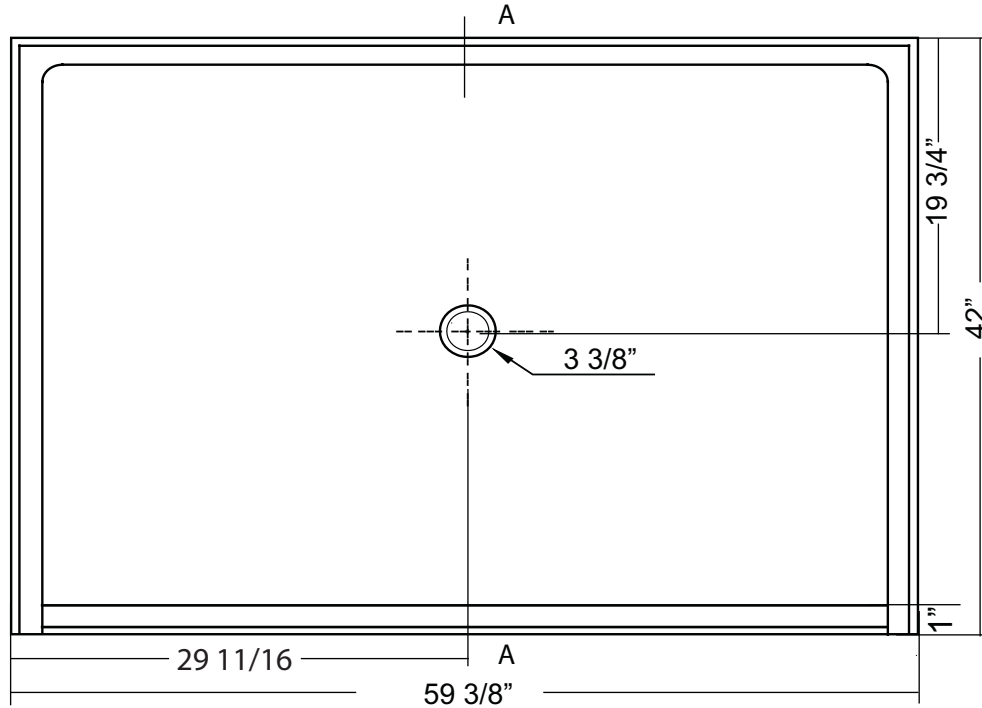

Shower Base 60"x 42"

Barrier Free

A-A Cut View

Diagram not to scale.

All Measurements: $\pm 1/4"$

Drain Hole: $3 3/8"$

Shower base trimmed to fit 60" x 42" rough opening.

Barrier Free shower bases are designed to accommodate a collapsible threshold.
These are available as an accessory from Acritec.