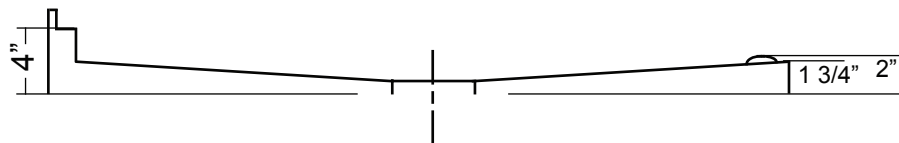

## Shower Base 60"x 42"

Barrier Free

A-A Cut View

Diagram not to scale.

All Measurements:  $\pm 1/4"$

Drain Hole:  $3 3/8"$

Shower base trimmed to fit 60" x 42" rough opening.

Barrier Free shower bases are designed to accommodate a collapsible threshold.  
These are available as an accessory from Acritec.