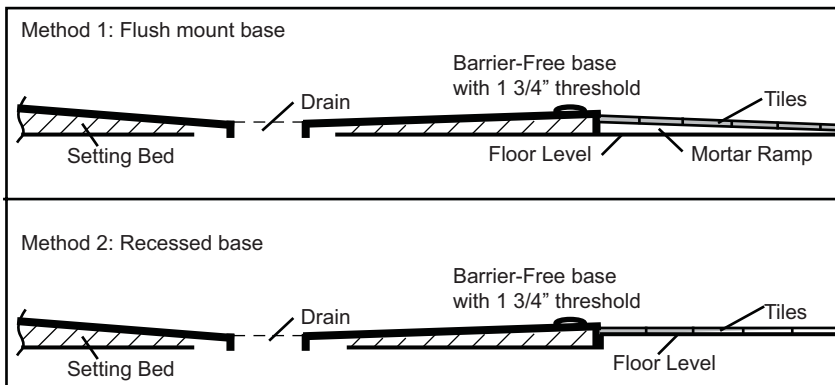

Shower Base 60"x 32"

Retrofit Barrier Free

(Shown as a Left-hand Base)

Available in both Left Hand & Right Hand Drain Configurations

A-A Cut View

Diagram not to scale.

All Measurements: + 1/4"

Drain Hole: 3 3/8"

Shower base trimmed to fit 60" x 32" rough opening.

This shower base complies with CSA Standards

Barrier Free shower bases are designed to accommodate a collapsible threshold. These are available as an accessory from Acritec.