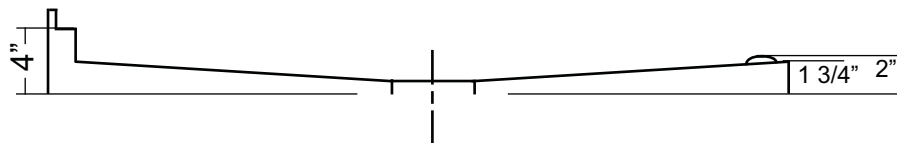

Shower Base 60"x 32"

Retrofit Barrier Free

(Shown as a Left-hand Base)

Available in both Left Hand & Right Hand Drain Configurations

A-A Cut View

Diagram not to scale.

All Measurements: + 1/4"

Drain Hole: 3 3/8"

Shower base trimmed to fit 60" x 32" rough opening.

This shower base complies with CSA Standards

Barrier Free shower bases are designed to accommodate a collapsible threshold. These are available as an accessory from Acritec.