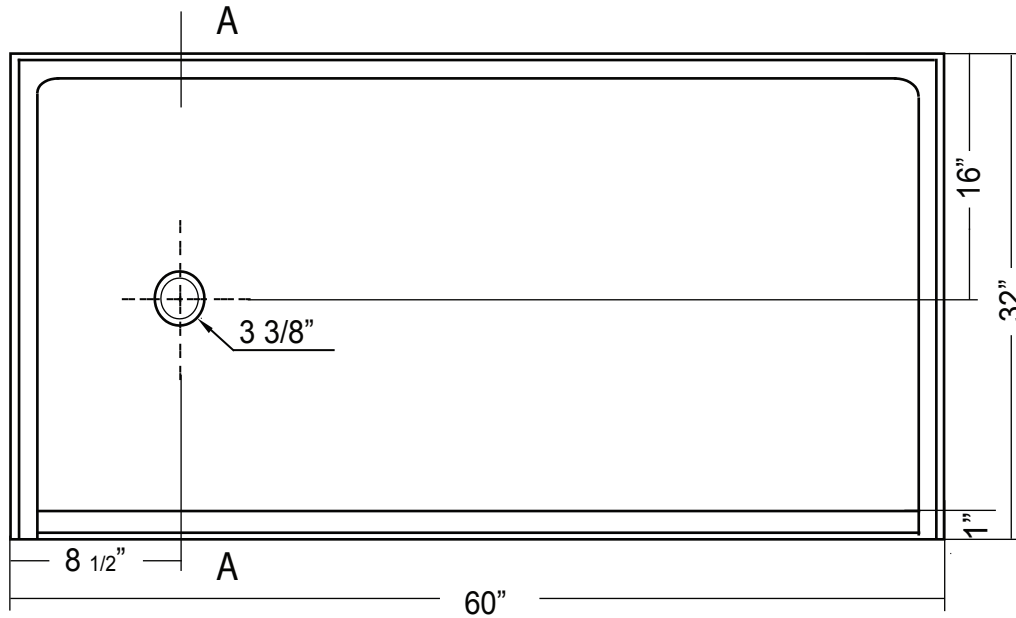

# Shower Base 60"x 32"

Retrofit Barrier Free

(Shown as a Left-hand Base)

Available in both Left Hand & Right Hand Drain Configurations

A-A Cut View

Diagram not to scale.

All Measurements: + 1/4"

Drain Hole: 3 3/8"

Shower base trimmed to fit 60" x 32" rough opening.

This shower base complies with CSA Standards

Barrier Free shower bases are designed to accommodate a collapsible threshold. These are available as an accessory from Acritec.