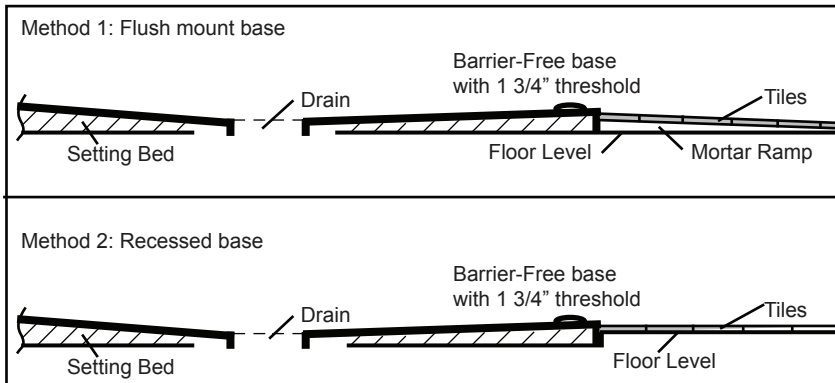

# Shower Base 60"x 32"

Retrofit Barrier Free

(Shown as a Left-hand Base)

Available in both Left Hand & Right Hand Drain Configurations

A-A Cut View

Diagram not to scale.

All Measurements: + 1/4"

Drain Hole: 3 3/8"

Shower base trimmed to fit 60" x 32" rough opening.

This shower base complies with CSA Standards

Barrier Free shower bases are designed to accommodate a collapsible threshold. These are available as an accessory from Acritec.