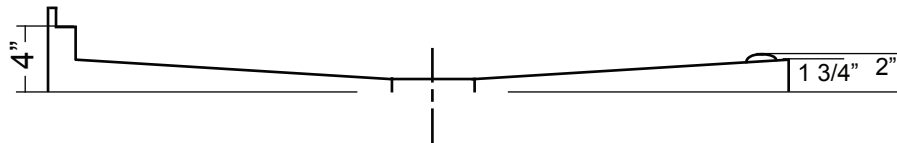

# Shower Base 60"x 32"

Retrofit Barrier Free

(Shown as a Left-hand Base)

Available in both Left Hand & Right Hand Drain Configurations

A-A Cut View

Diagram not to scale.

All Measurements: + 1/4"

Drain Hole: 3 3/8"

Shower base trimmed to fit 60" x 32" rough opening.

This shower base complies with CSA Standards

Barrier Free shower bases are designed to accommodate a collapsible threshold. These are available as an accessory from Acritec.