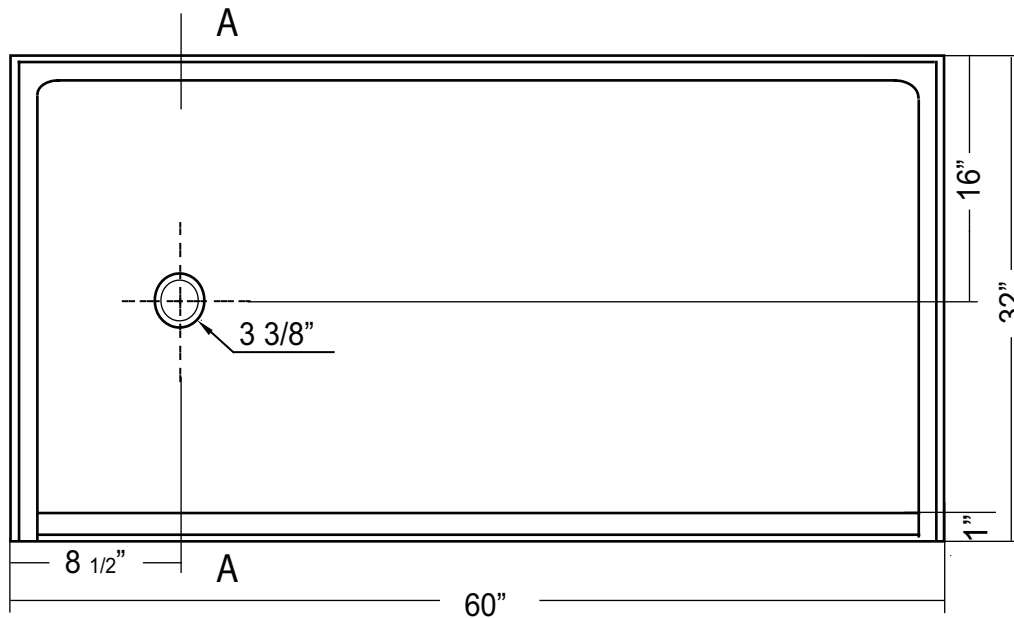

Shower Base 60"x 32"

Retrofit Barrier Free

(Shown as a Left-hand Base)

Available in both Left Hand & Right Hand Drain Configurations

A-A Cut View

Diagram not to scale.

All Measurements: + 1/4"

Drain Hole: 3 3/8"

Shower base trimmed to fit 60" x 32" rough opening.

This shower base complies with CSA Standards

Barrier Free shower bases are designed to accommodate a collapsible threshold. These are available as an accessory from Acritec.