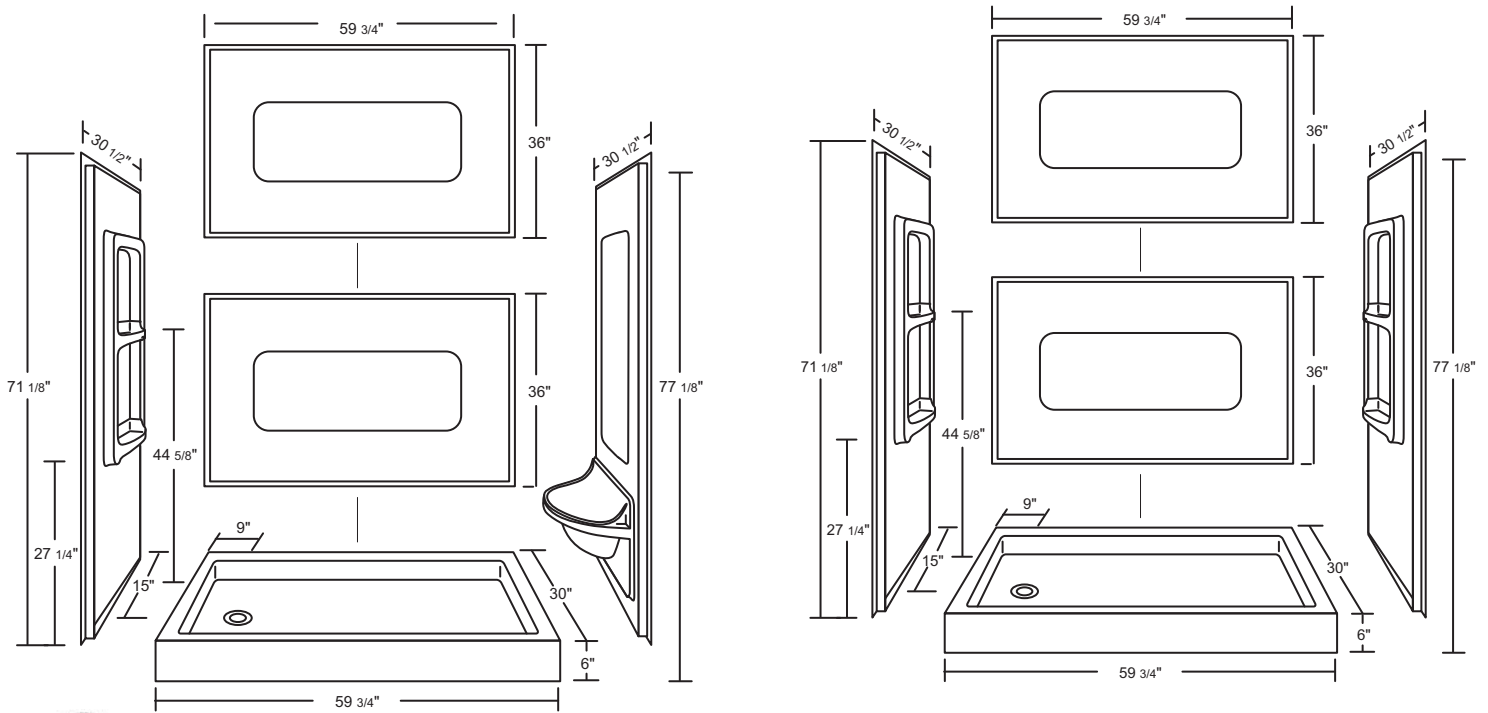

MODEL 60" 5 Piece Renovator Kit

DESIGN FEATURES

- Acrylic shower base and walls constructed of cast high gloss acrylic and reinforced with a fibreglass backing
- Standard 3 3/8" shower drain opening
- Shower base trimmed to fit 36" x 36" rough opening
- Integral tiling flange for easy installation

OPTIONS

- Available in:
 - White
- Designed to fit;
 - 60"x30" Single Threshold Right or Left Hand
 - 60"x30" Barrier Free Right or Left Hand

*1 year limited manufacturer's warranty included

SHOWER BASE DIMENSIONS