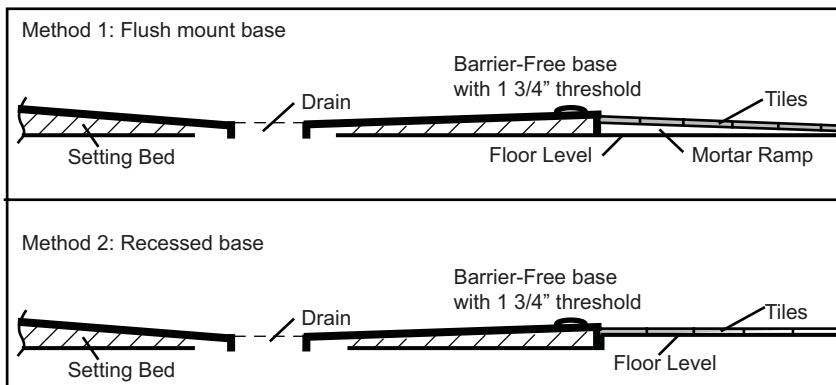

Shower Base 54" x 36"

Barrier Free

A-A Cut View

Diagram not to scale.

All Measurements: $\pm 1/4"$

Drain Hole: $3 3/8"$

Shower base trimmed to fit 54" x 36" rough opening.

Barrier Free shower bases are designed to accommodate a collapsible threshold. These are available as an accessory from Acritec.