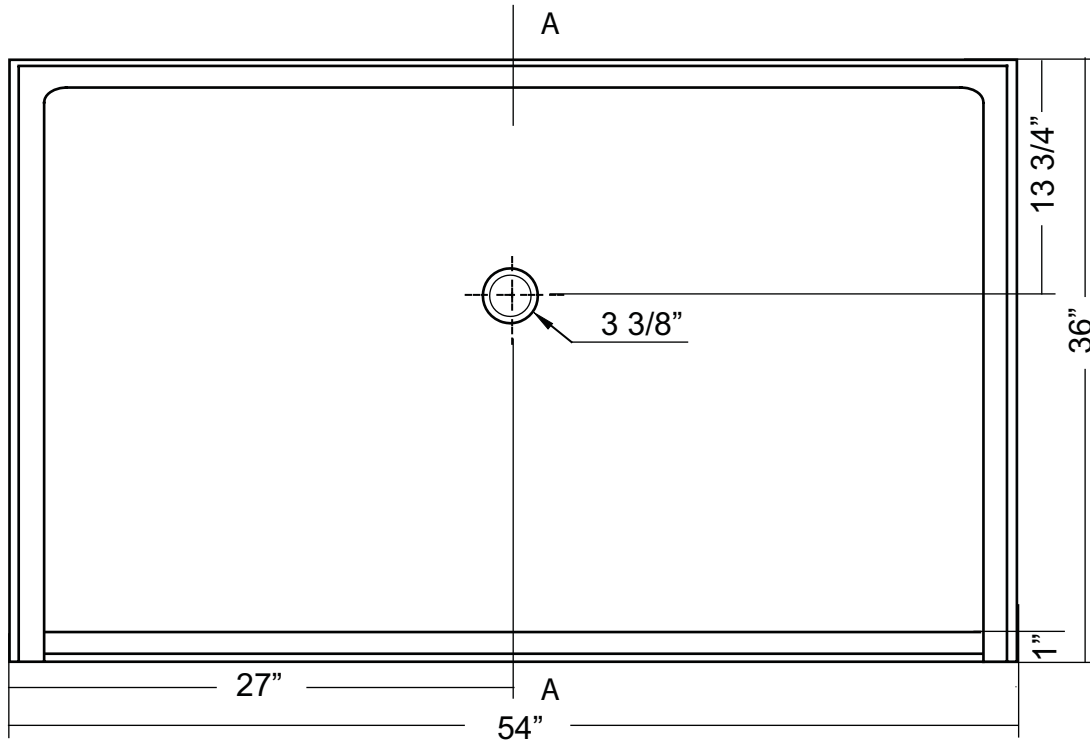

Shower Base 54" x 36"

Barrier Free

A-A Cut View

Diagram not to scale.

All Measurements: $\pm 1/4"$

Drain Hole: $3 3/8"$

Shower base trimmed to fit 54" x 36" rough opening.

Barrier Free shower bases are designed to accommodate a collapsible threshold. These are available as an accessory from Acritec.