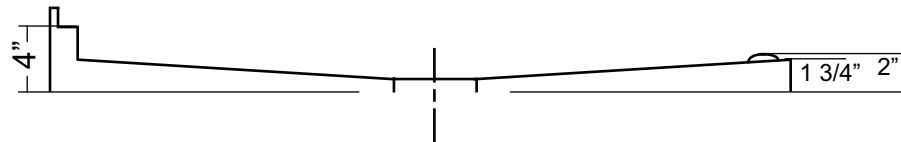

Shower Base 54" x 36"

Barrier Free

A-A Cut View

Diagram not to scale.

All Measurements: $\pm 1/4"$

Drain Hole: $3 3/8"$

Shower base trimmed to fit 54" x 36" rough opening.

Barrier Free shower bases are designed to accommodate a collapsible threshold. These are available as an accessory from Acritec.