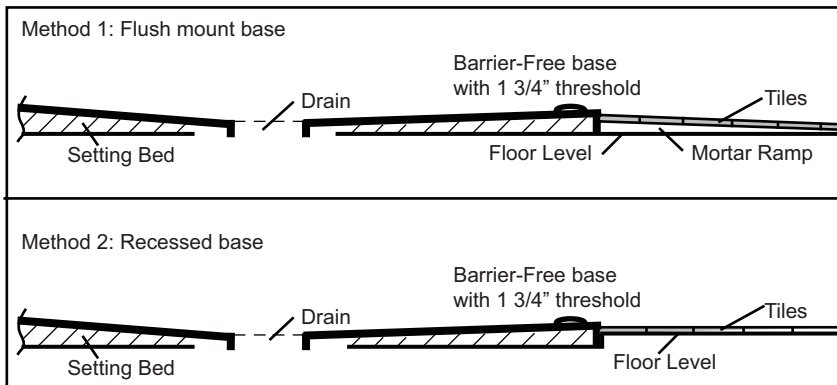

Shower Base 60" x 34"

Barrier Free

A-A Cut View

Diagram not to scale.

All Measurements: $\pm 1/4"$

Drain Hole: 3 3/8"

Shower base trimmed to fit 60" x 34" rough opening.

Barrier Free shower bases are designed to accommodate a collapsible threshold. These are available as an accessory from Acritec.