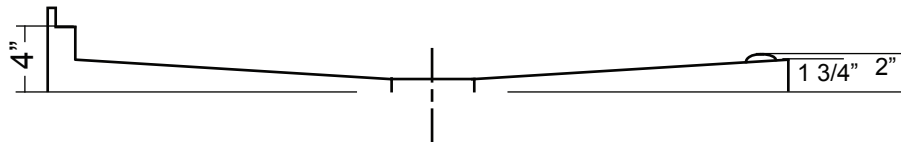

Shower Base 60"x 34"

Barrier Free

A-A Cut View

Diagram not to scale.

All Measurements: $\pm 1/4"$

Drain Hole: $3 3/8"$

Shower base trimmed to fit 60" x 34" rough opening.

Barrier Free shower bases are designed to accommodate a collapsible threshold.
These are available as an accessory from Acritec.