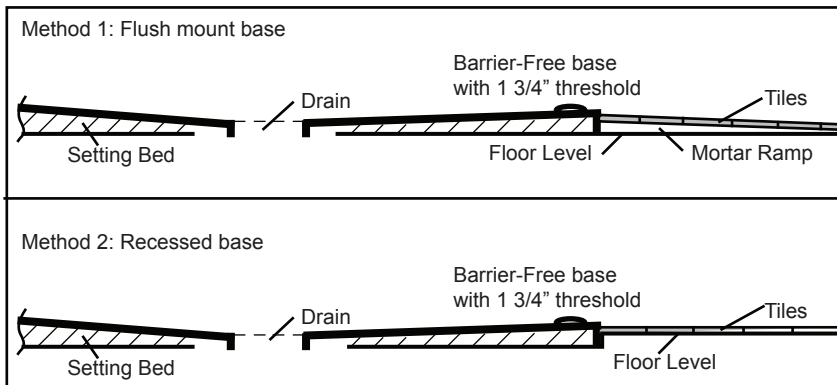

Shower Base 60"x 34"

Barrier Free

A-A Cut View

Diagram not to scale.

All Measurements: $\pm 1/4"$

Drain Hole: $3 3/8"$

Shower base trimmed to fit 60" x 34" rough opening.

Barrier Free shower bases are designed to accommodate a collapsible threshold.
These are available as an accessory from Acritec.