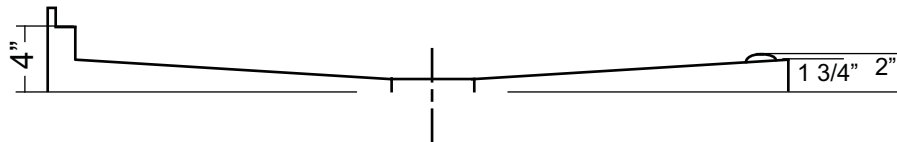

Shower Base 60" x 34"

Barrier Free

A-A Cut View

Diagram not to scale.

All Measurements: $\pm 1/4"$

Drain Hole: 3 3/8"

Shower base trimmed to fit 60" x 34" rough opening.

Barrier Free shower bases are designed to accommodate a collapsible threshold. These are available as an accessory from Acritec.