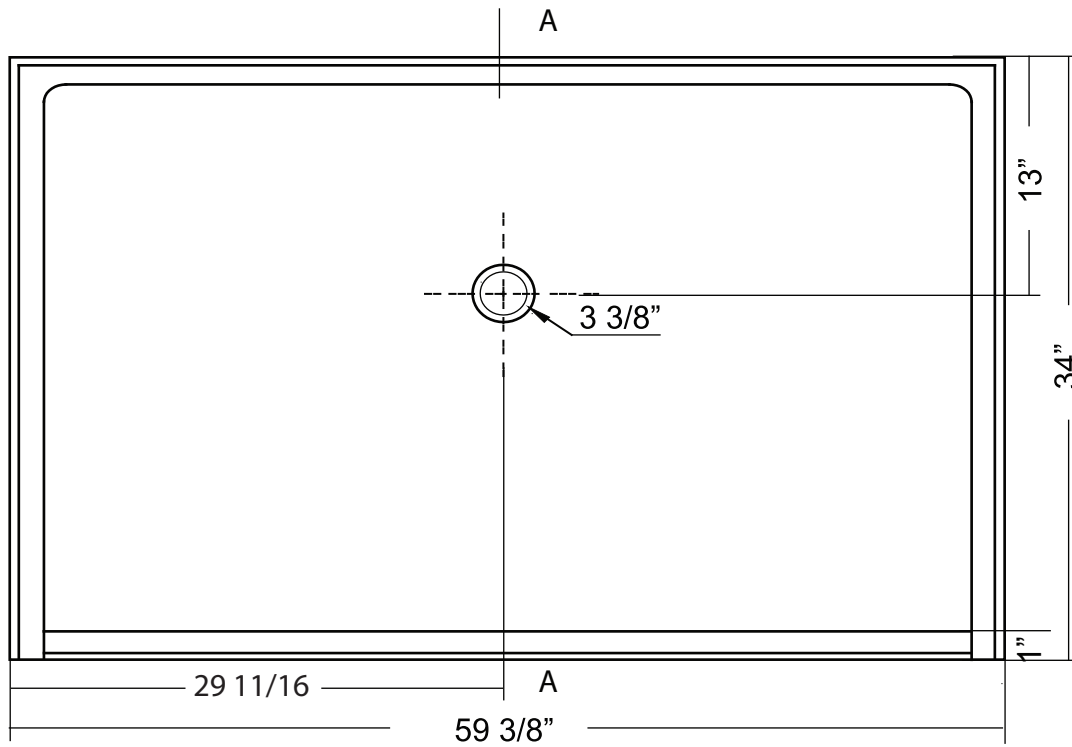

Shower Base 60"x 34"

Barrier Free

A-A Cut View

Diagram not to scale.

All Measurements: $\pm 1/4"$

Drain Hole: $3 3/8"$

Shower base trimmed to fit 60" x 34" rough opening.

Barrier Free shower bases are designed to accommodate a collapsible threshold.
These are available as an accessory from Acritec.