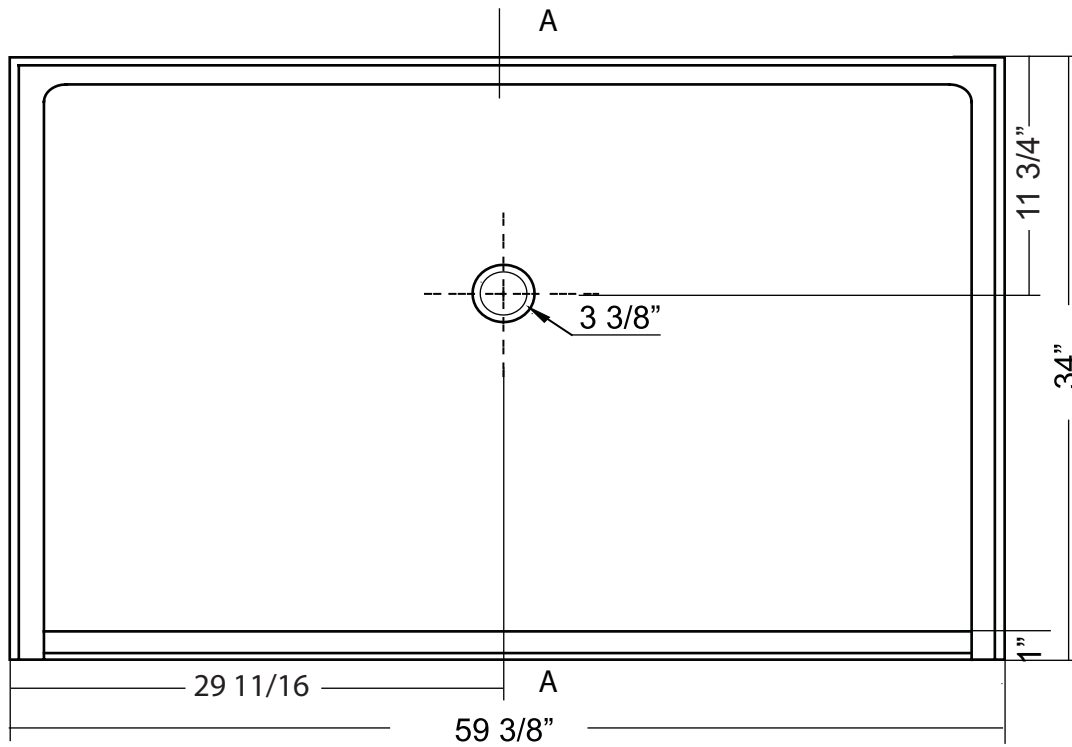

Shower Base 60" x 34"

Barrier Free

A-A Cut View

Diagram not to scale.

All Measurements: $\pm 1/4"$

Drain Hole: 3 3/8"

Shower base trimmed to fit 60" x 34" rough opening.

Barrier Free shower bases are designed to accommodate a collapsible threshold. These are available as an accessory from Acritec.