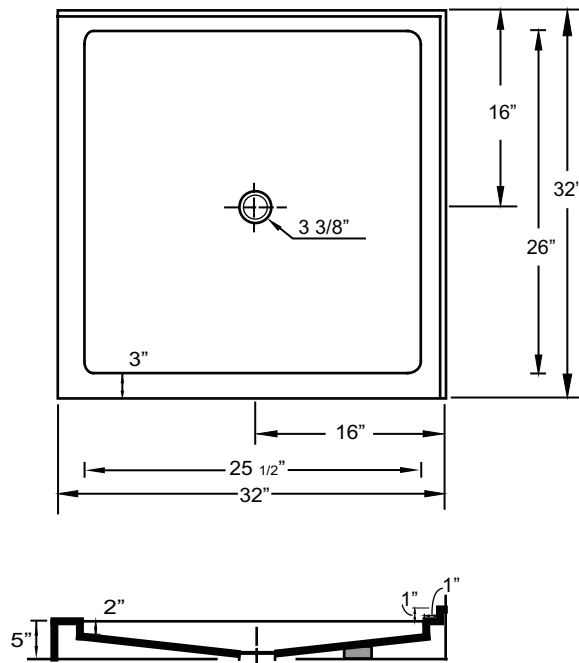

## 32" x 32" Double Threshold

\*1 year limited manufacturer's warranty included

\*Note: Shower base may not be exactly as pictured

### SHOWER BASE DIMENSIONS

\*Diagram is not to scale

This shower base complies with CSA Standards

\*Shower Drains are not included  
All measurements  $\pm 1/4$ "

### DESIGN FEATURES

- Acrylic shower base constructed of cast high gloss acrylic and reinforced with a fibreglass backing
- Standard 3 3/8" shower drain opening
- Shower base trimmed to fit 32" x 32" rough opening
- Integral tiling flange for easy installation

### OPTIONS

- Available in;
  - White
  - Biscuit
  - Bone
  - Linen
- Compatible Shower Doors:
  - 9718DT (Section 18, Page 7)

In keeping with our policy of continuing product improvement, Acri-Tec Industries Corp., reserves the right to change product specifications without notice.