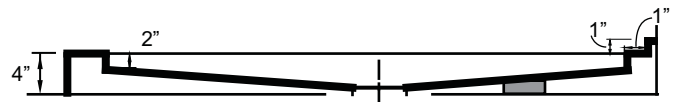

MODEL

48" x 34" Double Threshold Low Profile

- *Right Hand Threshold pictured
- *1 year limited manufacturer's warranty included
- *Note: Above picture may not be exact size

SHOWER BASE DIMENSIONS

*Left Hand Threshold drawing

DESIGN FEATURES

- Acrylic shower base constructed of cast high gloss acrylic and reinforced with a fibreglass backing
- **Available in left hand or right hand threshold configuration**
- Standard 3 3/8" shower drain opening
- Shower base trimmed to fit 48" x 34" rough opening
- Integral tiling flange for easy installation

OPTIONS

- Available in;
 - White
 - Biscuit
 - Bone
 - Linen
- Compatible Shower Doors:
 - CPL109DT (Section 18, Page 9)

This shower base complies with CSA Standards

*Diagram is not to scale

*Shower Drains are not included
All measurements $\pm 1/4"$