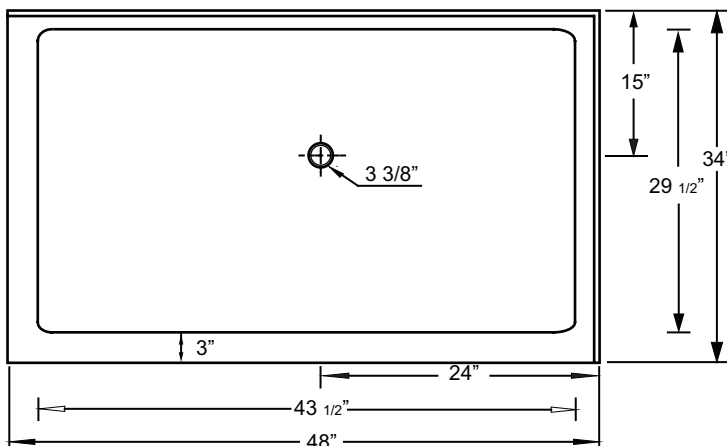

MODEL

48" x 34" Double Threshold Low Profile

- *Right Hand Threshold pictured
- *1 year limited manufacturer's warranty included
- *Note: Above picture may not be exact size

SHOWER BASE DIMENSIONS

*Left Hand Threshold drawing

DESIGN FEATURES

- Acrylic shower base constructed of cast high gloss acrylic and reinforced with a fibreglass backing
- **Available in left hand or right hand threshold configuration**
- Standard 3 3/8" shower drain opening
- Shower base trimmed to fit 48" x 34" rough opening
- Integral tiling flange for easy installation

OPTIONS

- Available in;
 - White
 - Biscuit
 - Bone
 - Linen
- Compatible Shower Doors:
 - CPL109DT (Section 18, Page 9)

This shower base complies with CSA Standards

*Diagram is not to scale

*Shower Drains are not included
All measurements $\pm 1/4"$