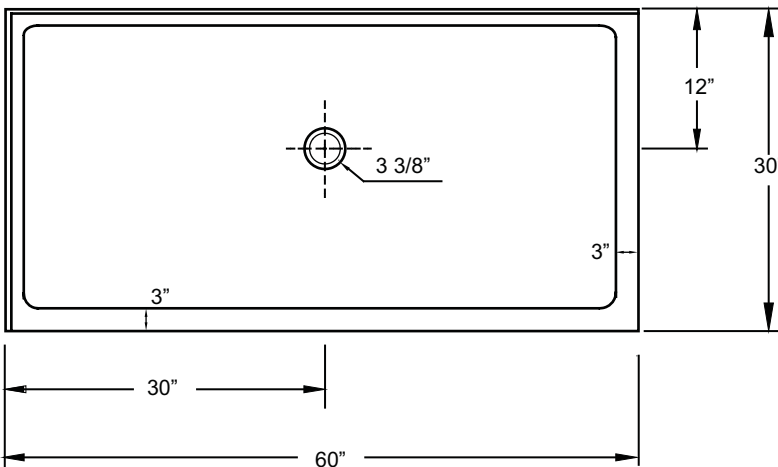

## 60" x 30" Double Threshold Minimalist

- \*Right Hand Threshold pictured
- \*1 year limited manufacturer's warranty included
- \*Note: Above picture may not be exact size

### SHOWER BASE DIMENSIONS

\*Right Hand Threshold drawing

### DESIGN FEATURES

- Acrylic shower base constructed of cast high gloss acrylic and reinforced with a fibreglass backing
- Available in left hand or right hand threshold configuration
- Standard 3 3/8" shower drain opening
- Shower base trimmed to fit 60" x 30" rough opening
- Integral tiling flange for easy installation

### OPTIONS

- Available in;
  - White
  - Biscuit
  - Bone
  - Linen
- Compatible Shower Doors:
  - CPL109DT (Section 18, Page 9)

This shower base complies with CSA Standards

\*Diagram is not to scale

\*Shower Drains are not included  
All measurements  $\pm 1/4"$