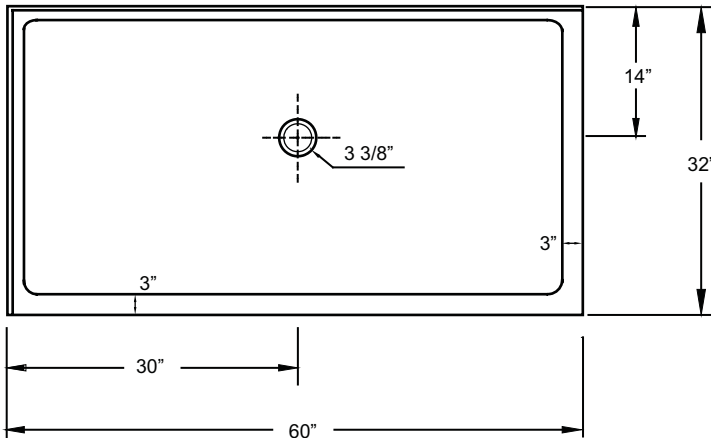

MODEL

60" x 32" Double Threshold Minimalist

- *Right Hand Threshold pictured
- *1 year limited manufacturer's warranty included
- *Note: Above picture may not be exact size

SHOWER BASE DIMENSIONS

*Right Hand Threshold drawing

DESIGN FEATURES

- Acrylic shower base constructed of cast high gloss acrylic and reinforced with a fibreglass backing
- Available in left hand or right hand threshold configuration
- Standard 3 3/8" shower drain opening
- Shower base trimmed to fit 60" x 32" rough opening
- Integral tiling flange for easy installation

OPTIONS

- Available in;
 - White
 - Biscuit
 - Bone
 - Linen
- Compatible Shower Doors:
 - CPL109DT (Section 18, Page 9)
 - 9749DT (Section 18, Page 8)

This shower base complies with CSA Standards

*Diagram is not to scale

*Shower Drains are not included
All measurements $\pm 1/4"$

In keeping with our policy of continuing product improvement, Acric-Tec Industries Corp., reserves the right to change product specifications without notice.