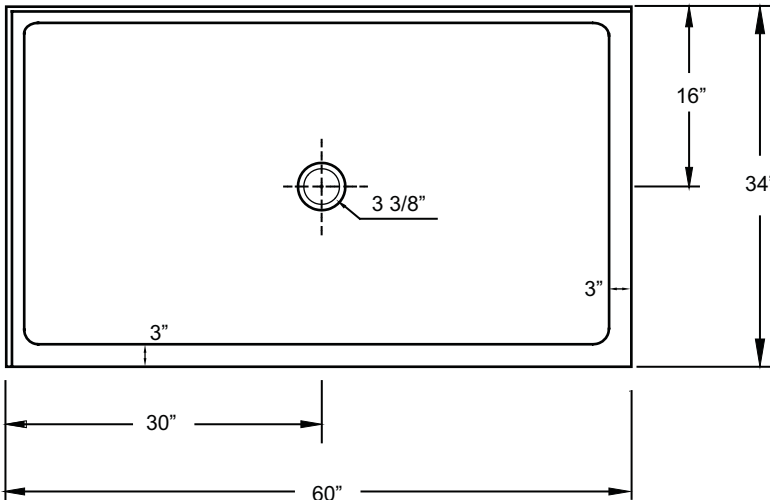

MODEL

60" x 34" Double Threshold Minimalist

- *Right Hand Threshold pictured
- *1 year limited manufacturer's warranty included
- *Note: Above picture may not be exact size

SHOWER BASE DIMENSIONS

*Right Hand Threshold drawing

DESIGN FEATURES

- Acrylic shower base constructed of cast high gloss acrylic and reinforced with a fibreglass backing
- Available in left hand or right hand threshold configuration
- Standard 3 3/8" shower drain opening
- Shower base trimmed to fit 60" x 34" rough opening
- Integral tiling flange for easy installation

OPTIONS

- Available in;
 - White
 - Biscuit
 - Bone
 - Linen
- Compatible Shower Doors:
 - CPL109DT (Section 18, Page 9)
 - 9749DT (Section 18, Page 8)

This shower base complies with CSA Standards

*Diagram is not to scale

*Shower Drains are not included
All measurements $\pm 1/4"$

In keeping with our policy of continuing product improvement, Acric-Tec Industries Corp., reserves the right to change product specifications without notice.