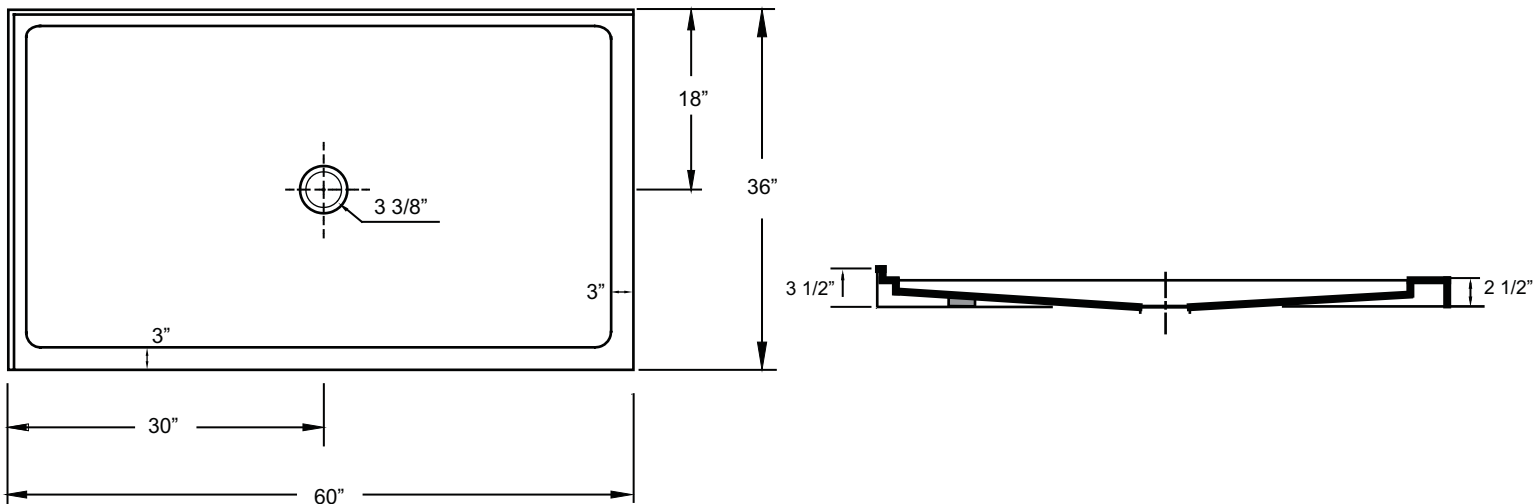

MODEL

60" x 36" Double Threshold Minimalist

DESIGN FEATURES

- Acrylic shower base constructed of cast high gloss acrylic and reinforced with a fibreglass backing
- Available in left hand or right hand threshold configuration
- Standard 3 3/8" shower drain opening
- Shower base trimmed to fit 60" x 36" rough opening
- Integral tiling flange for easy installation

OPTIONS

- Available in;
 - White
 - Biscuit
 - Bone
 - Linen
- Compatible Shower Doors:
 - CPL109DT (Section 18, Page 9)
 - 9749DT (Section 18, Page 8)

*Right Hand Threshold pictured
*1 year limited manufacturer's warranty included
*Note: Above picture may not be exact size

SHOWER BASE DIMENSIONS

*Right Hand Threshold drawing

*Diagram is not to scale

This shower base complies with CSA Standards

*Shower Drains are not included
All measurements $\pm 1/4"$

In keeping with our policy of continuing product improvement, Acri-Tec Industries Corp., reserves the right to change product specifications without notice.