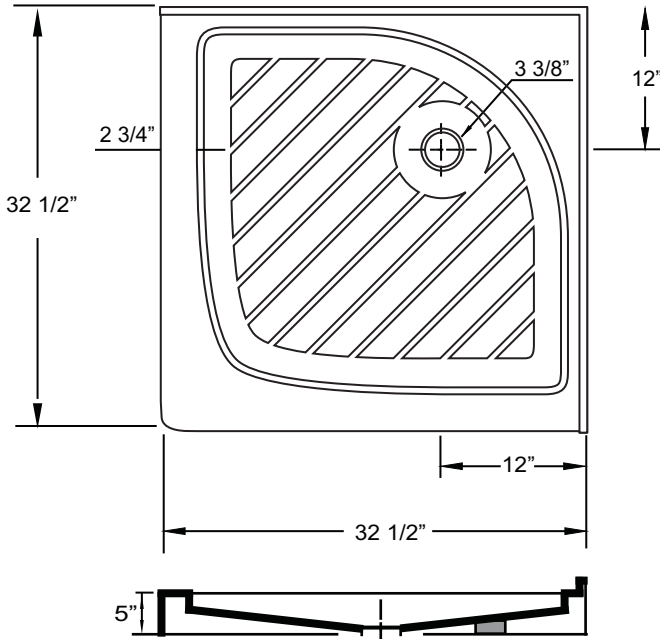

68132

32" x 32" Double Threshold

*1 year limited manufacturer's warranty included

*Note: Shower base may not be exactly as pictured

SHOWER BASE DIMENSIONS

*Diagram is not to scale

This shower base complies with CSA Standards

*Shower Drains are not included
All measurements $\pm 1/4"$

DESIGN FEATURES

- Acrylic shower base constructed of cast high gloss acrylic and reinforced with a fibreglass backing
- Standard 3 3/8" shower drain opening
- Shower base trimmed to fit 32 1/2" x 32 1/2" rough opening
- Integral tiling flange for easy installation

OPTIONS

- Available in;
 - White
 - Biscuit
 - Bone
 - Linen
- Compatible Shower Doors:
 - 9718DT (Section 18, Page 7)

In keeping with our policy of continuing product improvement, Acri-Tec Industries Corp., reserves the right to change product specifications without notice.