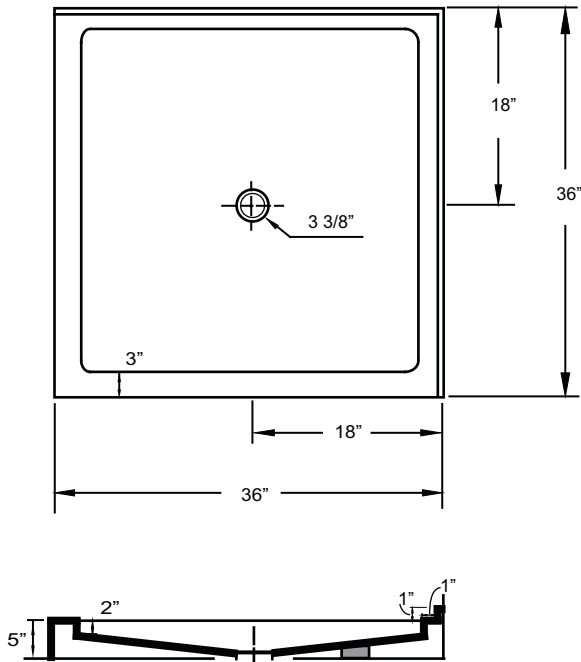

# Model 36" x 36" Double Threshold

\*1 year limited manufacturer's warranty included

\*Note: Shower base may not be exactly as pictured

## SHOWER BASE DIMENSIONS

\*Diagram is not to scale

This shower base complies with CSA Standards

\*Shower Drains are not included  
All measurements  $\pm 1/4"$

## DESIGN FEATURES

- Acrylic shower base constructed of cast high gloss acrylic and reinforced with a fibreglass backing
- Standard 3 3/8" shower drain opening
- Shower base trimmed to fit 36" x 36" rough opening
- Integral tiling flange for easy installation

## OPTIONS

- Available in;
  - White
  - Biscuit
  - Bone
  - Linen
- Compatible Shower Doors:
  - 9718DT (Section 18, Page 7)

In keeping with our policy of continuing product improvement, Acri-Tec Industries Corp., reserves the right to change product specifications without notice.