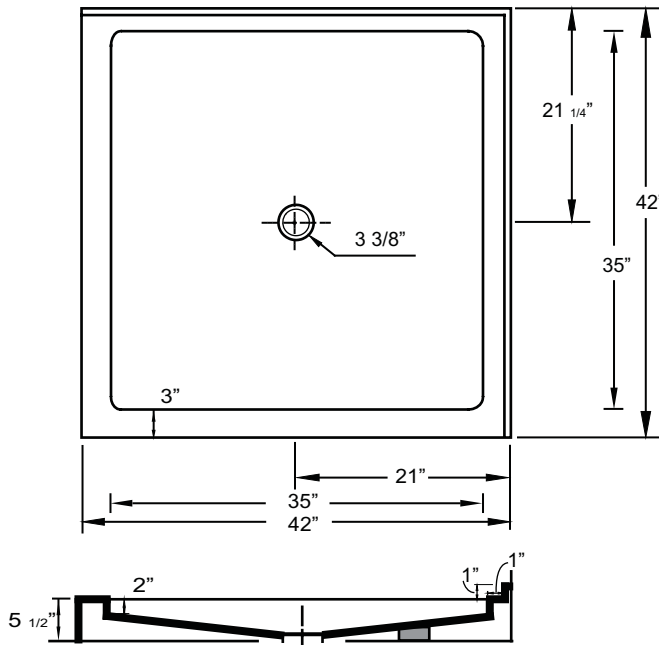

MODEL

42" x 42" Double Threshold

*1 year limited manufacturer's warranty included

*Note: Shower base may not be exactly as pictured

SHOWER BASE DIMENSIONS

*Diagram is not to scale

This shower base complies with CSA Standards

*Shower Drains are not included
All measurements $\pm 1/4$ "

DESIGN FEATURES

- Acrylic shower base constructed of cast high gloss acrylic and reinforced with a fibreglass backing
- Standard 3 3/8" shower drain opening
- Shower base trimmed to fit 42" x 42" rough opening
- Integral tiling flange for easy installation

OPTIONS

- Available in;
 - White
 - Biscuit
 - Bone
 - Linen
- Compatible Shower Doors:
 - 9748DT (Section 18, Page 7)

In keeping with our policy of continuing product improvement, Acric-Tec Industries Corp., reserves the right to change product specifications without notice.